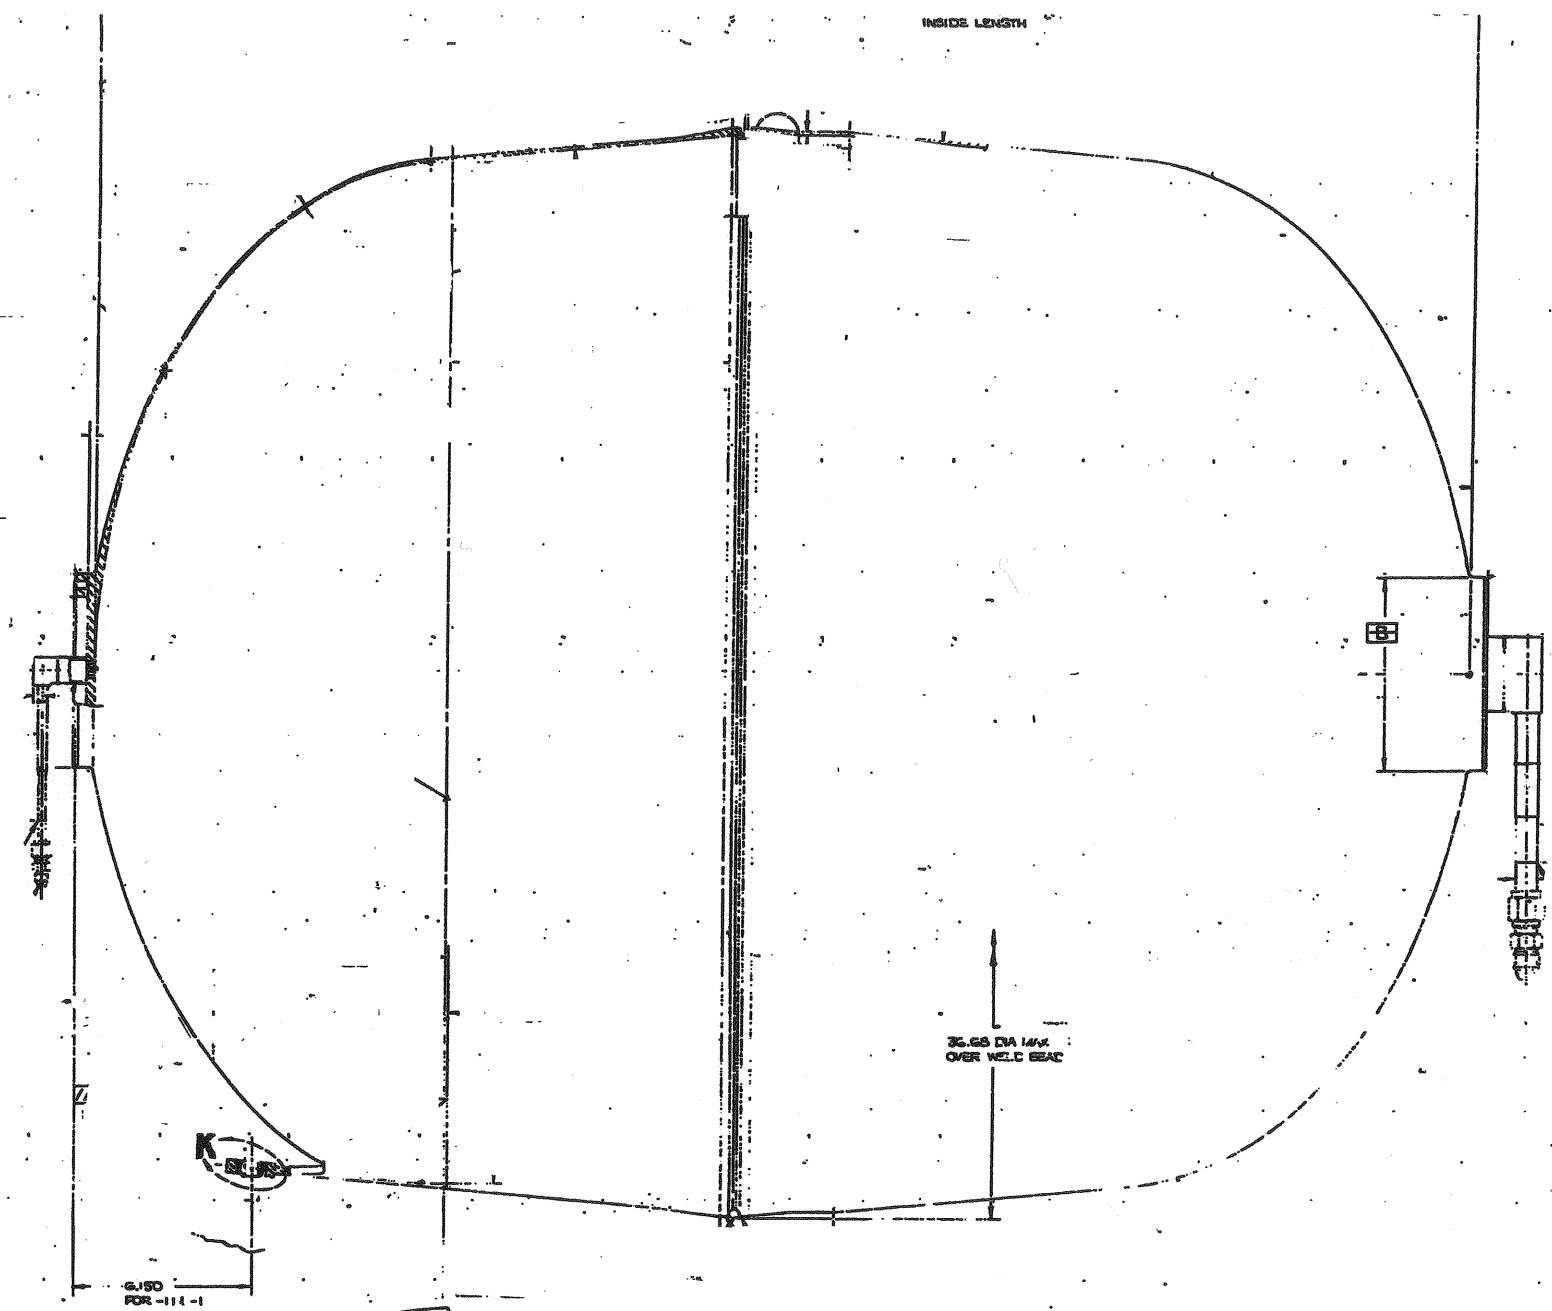

INSIDE LENGTH

TANK ASSY, PROPELLANT-GRO
 18229 J 80315 NC