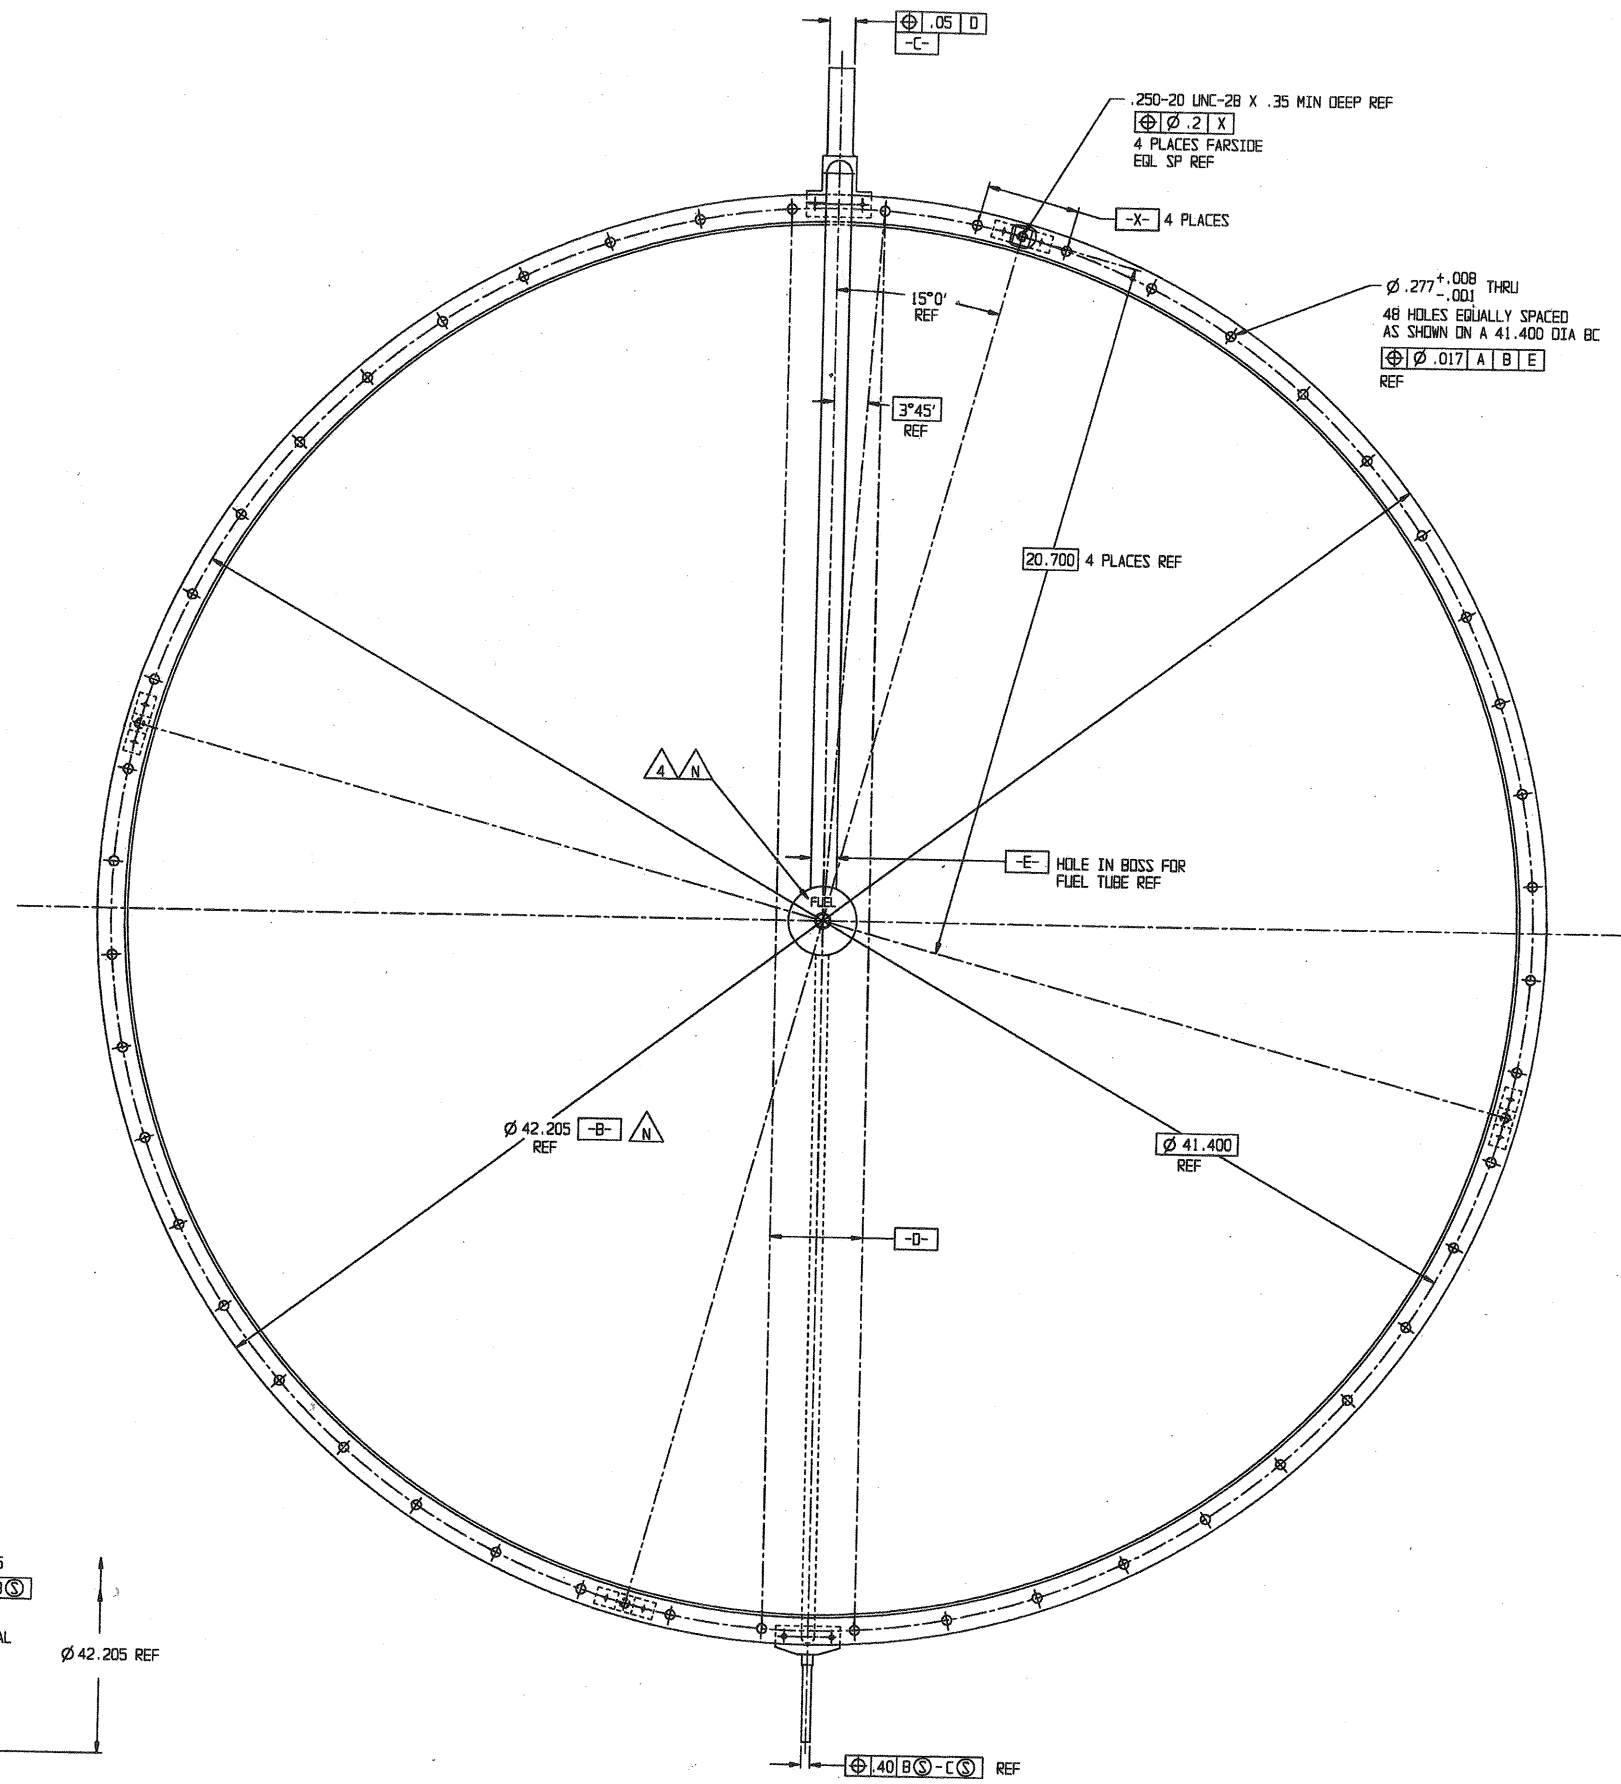

D SHEET 2

D SHEET 2

F SHEET 2

<b>PRESSURE SYSTEMS, INC.</b>			
LOS ANGELES, CALIFORNIA			
TANK, PROPELLANT			
CAGE CODE	SIZE	QTY NO.	REV.
18229	E	80407	A
SCALE: 1/2		SHEET 1 OF 2	

VIEW **F** SHEET 1  
SCALE: 1/1