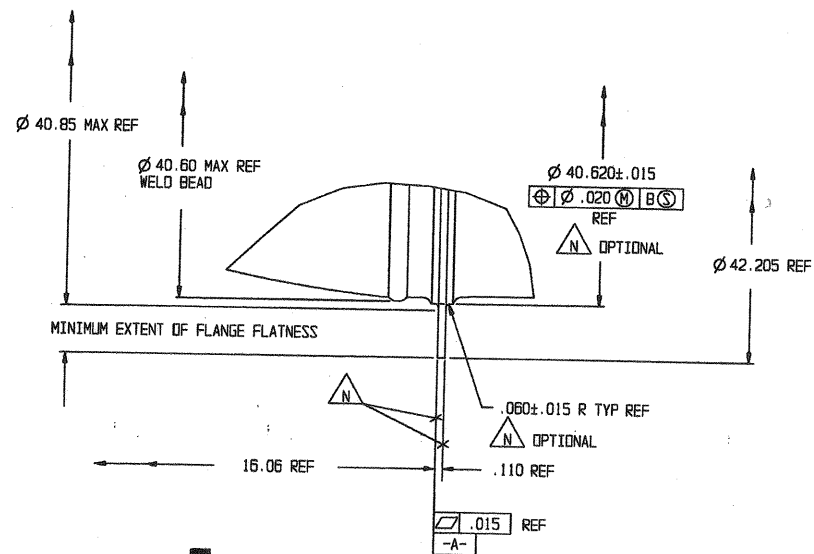

D SHEET 2

D SHEET 2

F SHEET 2

<b>PRESSURE SYSTEMS, INC.</b>			
LOS ANGELES, CALIFORNIA			
TANK, PROPELLANT			
CAGE CODE	SIZE	QTY NO.	REV.
18229	E	80407	A
SCALE: 1/2		SHEET 1 OF 2	

VIEW **F** SHEET 1  
SCALE: 1/1

VIEW **D-D** SHEET 1

<b>PRESSURE SYSTEMS, INC.</b> LOS ANGELES, CALIFORNIA			
TANK, PROPELLANT			
CAGE CODE <b>18229</b>	SIZE <b>E</b>	ING NO. 80407	REV. <b>A</b>
SCALE: 1/2	SHEET		2 OF 2