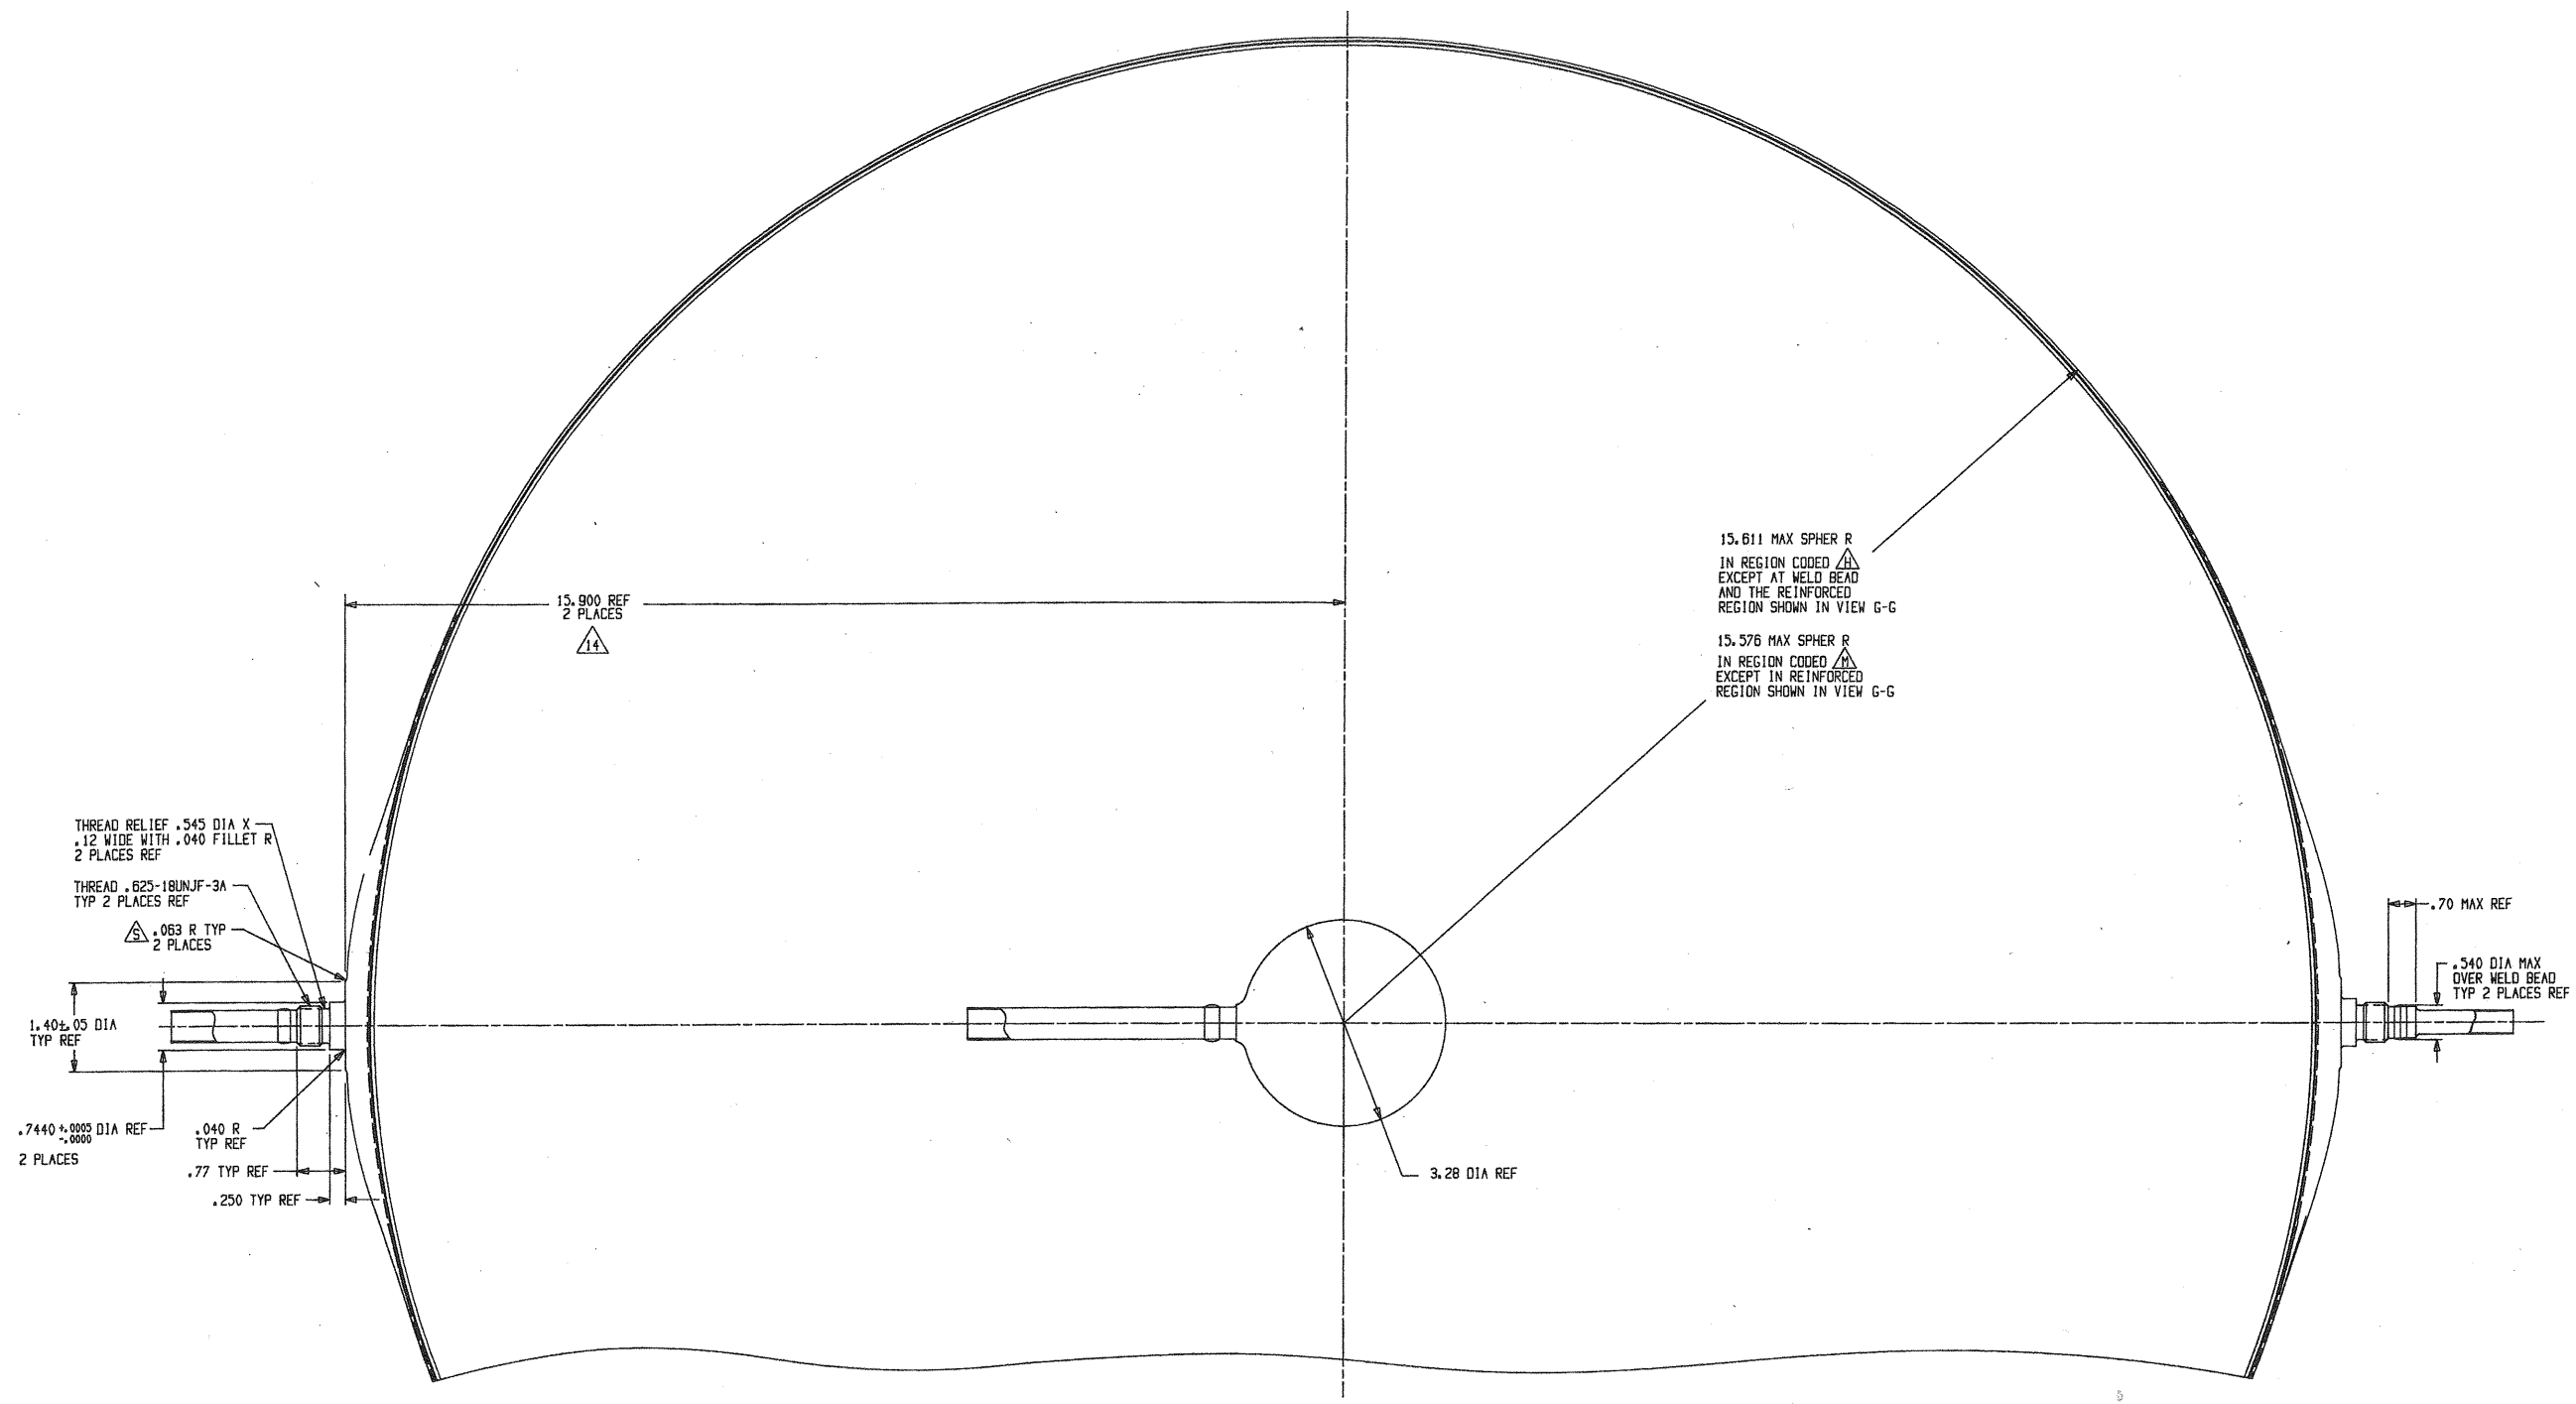

TRW Pressure Systems, Inc. LOS ANGELES, CALIFORNIA			
TANK, FUEL - ASSY & INTERFACE			
CODE IDENT NO 18229	SIZE E	REV 80339	REV B
SCALE 1/1	SHEET 1 OF 2		

G

G SHEET 2

SHEET 2 H

H

VIEW H-H SHEET 1

VIEW G-G SHEET 1

Pressure Systems, Inc. LOS ANGELES, CALIFORNIA			
TANK, FUEL - ASSY & INTERFACE			
CODE IDENT NO.	SIZE	REV.	
18229	E	80339	B
SCALE 1/1	SHEET 2 OF 2		