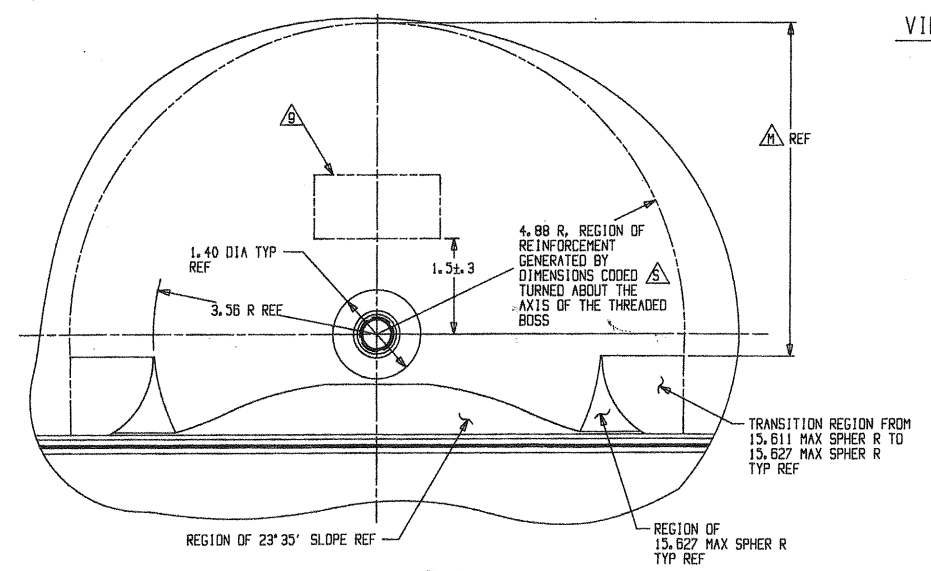

TRW Pressure Systems, Inc. LOS ANGELES, CALIFORNIA			
TANK, FUEL - ASSY & INTERFACE			
CODE IDENT NO 18229	SIZE E	REV 80339	REV B
SCALE 1/1	SHEET 1 OF 2		

G

G SHEET 2

SHEET 2 H

H

VIEW H-H SHEET 1

VIEW G-G SHEET 1

Pressure Systems, Inc. LOS ANGELES, CALIFORNIA			
TANK, FUEL - ASSY & INTERFACE			
CODE IDENT NO.	SIZE	REV.	
18229	E	80339	B
SCALE 1/1	SHEET 2 OF 2		