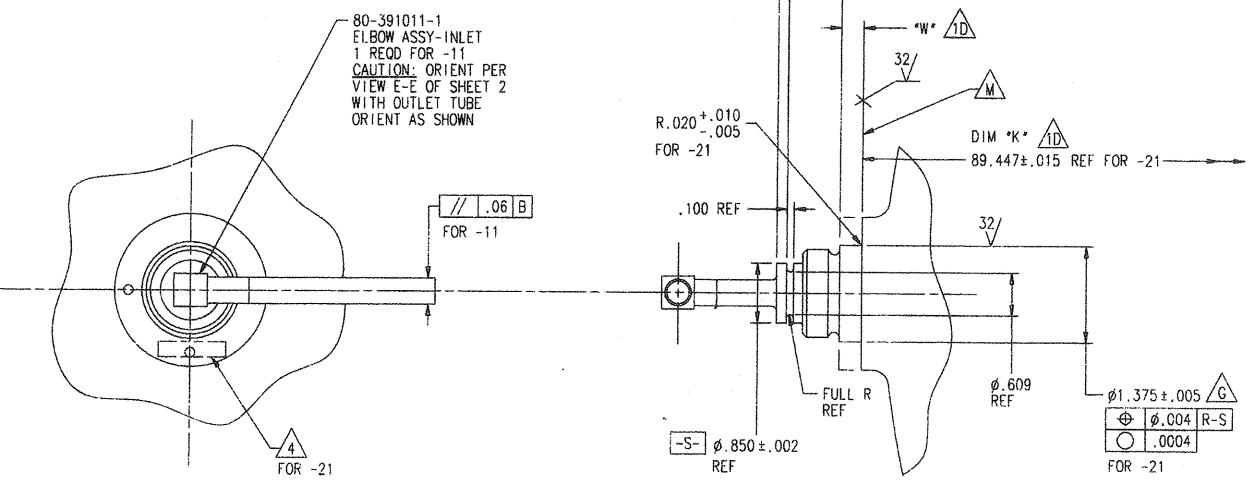

**ATK SPACE SYSTEMS, INC.**  
 COMMERCE, CALIFORNIA

**PROPELLANT TANK ASSY  
 - FUEL, GOES-R**

CAGE CODE	SIZE	DRG NO.	REV.
18229	E	80560	A

SCALE: 1/4"      SHEET 1 OF 3

VIEW E-E SHEET 1

ATK SPACE SYSTEMS, INC. COMMERCE, CALIFORNIA			
PROPELLANT TANK ASSY - FUEL, GOES-R			
CAGE CODE	SIZE	ENG. NO.	REV.
18229	E	80560	A
SCALE: 1/2 & NOTED		SHEET 2 OF 3	

DETAIL -31

VIEW X SHEET 1  
NAS1149C2090R WASHER, NAS1423C20 NUT  
& -31 FLEX PLATE - MATCHED  
OMITTED FOR CLARITY

DETAIL -51

ATK SPACE SYSTEMS, INC. COMMERCE, CALIFORNIA			
PROPELLANT TANK ASSY - FUEL, GOES-R			
CAGE CODE <b>18229</b>	SIZE <b>E</b>	DRG NO. <b>80560</b>	REV. <b>A</b>
SCALE: 1/1	SHEET		3 OF 3