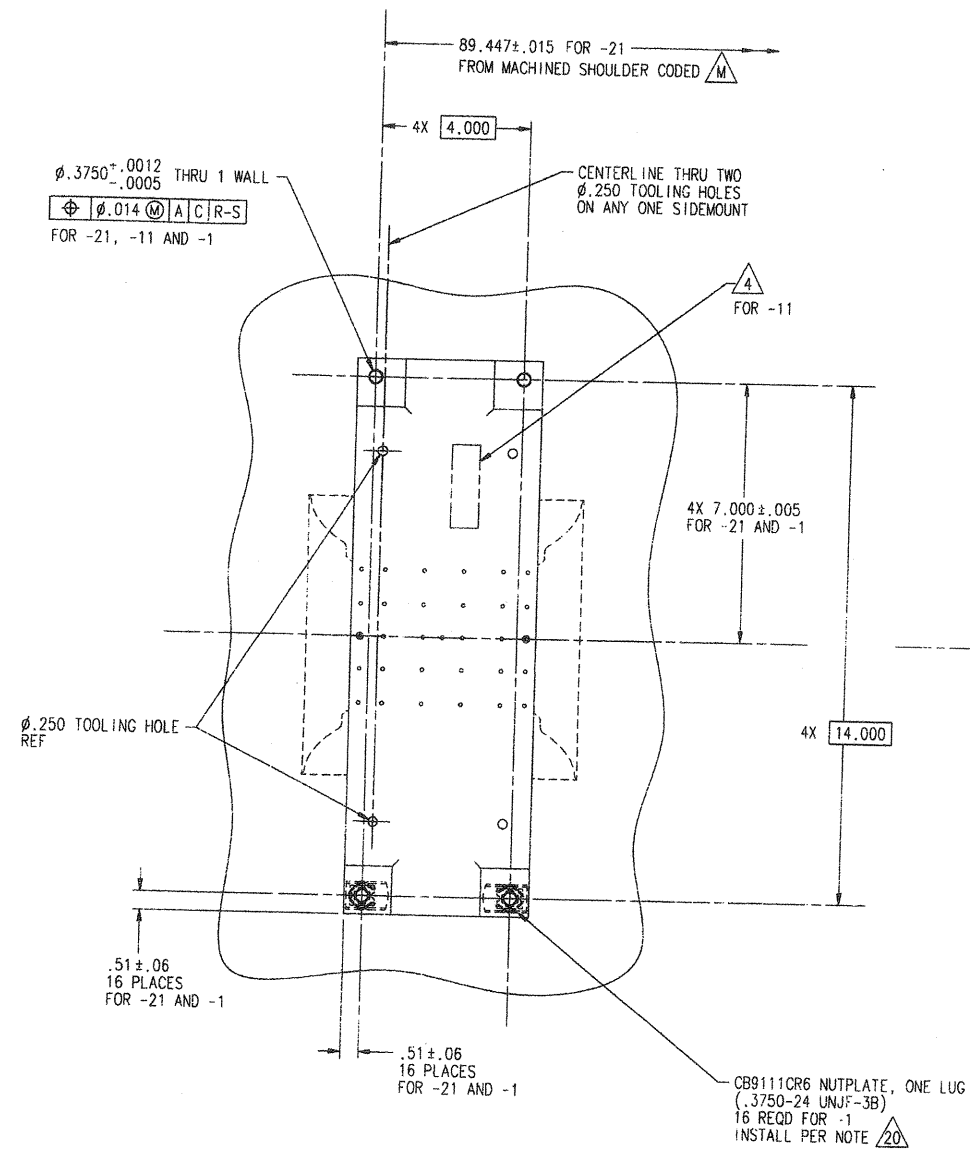

**ATK SPACE SYSTEMS, INC.**  
 COMMERCE, CALIFORNIA

**PROPELLANT TANK ASSY  
 - FUEL, GOES-R**

CAGE CODE	SIZE	DRG NO.	REV.
18229	E	80560	A

SCALE: 1/4"      SHEET 1 OF 3

VIEW E-E SHEET 1

ATK SPACE SYSTEMS, INC. COMMERCE, CALIFORNIA			
PROPELLANT TANK ASSY - FUEL, GOES-R			
CAGE CODE	SIZE	ENG. NO.	REV.
18229	E	80560	A
SCALE: 1/2 & NOTED		SHEET 2 OF 3	

DETAIL -31

VIEW X SHEET 1  
NAS1149C2090R WASHER, NAS1423C20 NUT  
& -31 FLEX PLATE - MATCHED  
OMITTED FOR CLARITY

DETAIL -51

ATK SPACE SYSTEMS, INC. COMMERCE, CALIFORNIA			
PROPELLANT TANK ASSY - FUEL, GOES-R			
CAGE CODE <b>18229</b>	SIZE <b>E</b>	DRG NO. <b>80560</b>	REV. <b>A</b>
SCALE: 1/1	SHEET		3 OF 3