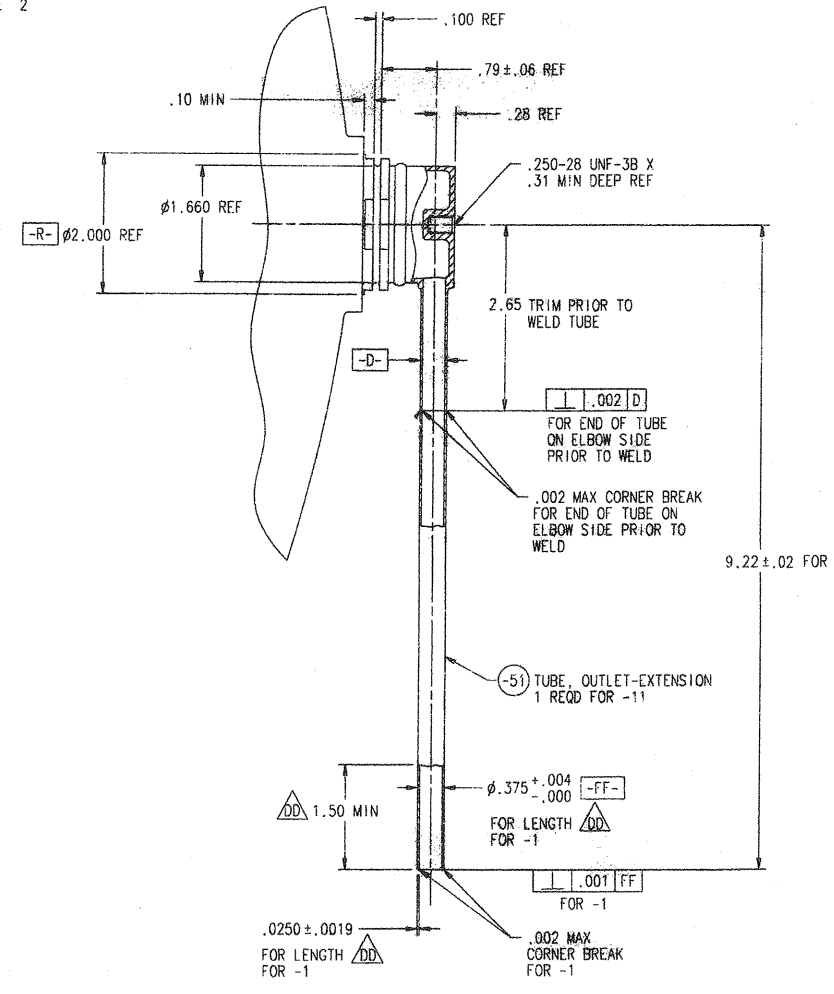

**ATK SPACE SYSTEMS, INC.**  
 COMMERCE, CALIFORNIA

**PROPELLANT TANK ASSY  
 - FUEL, GOES-R**

CAGE CODE	SIZE	DRG NO.	REV.
18229	E	80560	A

SCALE: 1/4"      SHEET 1 OF 3

VIEW E-E SHEET 1

ATK SPACE SYSTEMS, INC. COMMERCE, CALIFORNIA			
PROPELLANT TANK ASSY - FUEL, GOES-R			
CAGE CODE	SIZE	ENG. NO.	REV.
18229	E	80560	A
SCALE: 1/2 & NOTED		SHEET 2 OF 3	

DETAIL -31

VIEW X SHEET 1  
NAS1149C2090R WASHER, NAS1423C20 NUT  
& -31 FLEX PLATE - MATCHED  
OMITTED FOR CLARITY

DETAIL -51

ATK SPACE SYSTEMS, INC. COMMERCE, CALIFORNIA			
PROPELLANT TANK ASSY - FUEL, GOES-R			
CAGE CODE <b>18229</b>	SIZE <b>E</b>	DRG NO. <b>80560</b>	REV. <b>A</b>
SCALE: 1/1	SHEET		3 OF 3