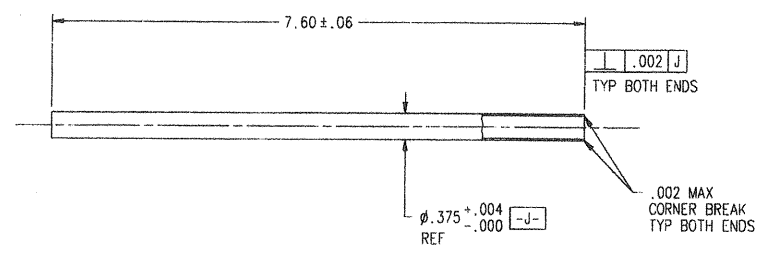

**ATK SPACE SYSTEMS, INC.**  
 COMMERCE, CALIFORNIA

**PROPELLANT TANK ASSY  
 - FUEL, GOES-R**

CAGE CODE	SIZE	DRG NO.	REV.
18229	E	80560	A

SCALE: 1/4"      SHEET 1 OF 3

VIEW E-E SHEET 1

ATK SPACE SYSTEMS, INC. COMMERCE, CALIFORNIA			
PROPELLANT TANK ASSY - FUEL, GOES-R			
CAGE CODE	SIZE	ENG. NO.	REV.
18229	E	80560	A
SCALE: 1/2 & NOTED		SHEET 2 OF 3	

DETAIL -31

VIEW X SHEET 1  
NAS1149C2090R WASHER, NAS1423C20 NUT  
& -31 FLEX PLATE - MATCHED  
OMITTED FOR CLARITY

DETAIL -51

ATK SPACE SYSTEMS, INC. COMMERCE, CALIFORNIA			
PROPELLANT TANK ASSY - FUEL, GOES-R			
CAGE CODE <b>18229</b>	SIZE <b>E</b>	DRG NO. <b>80560</b>	REV. <b>A</b>
SCALE: 1/1	SHEET		3 OF 3