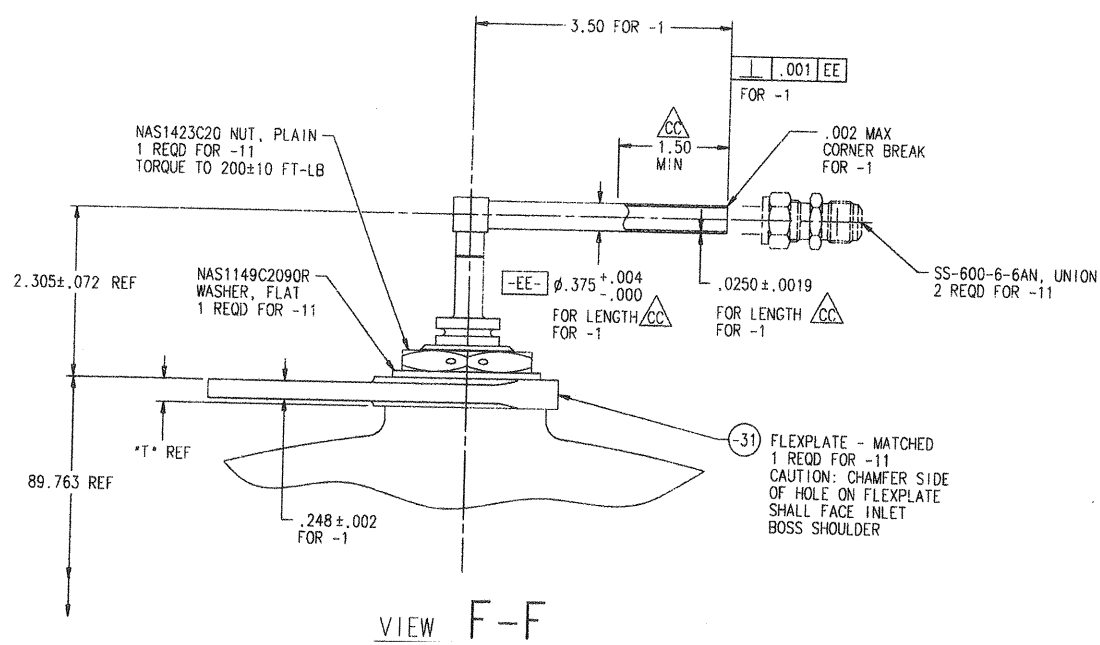

**ATK SPACE SYSTEMS, INC.**  
 COMMERCE, CALIFORNIA

**PROPELLANT TANK ASSY  
 - FUEL, GOES-R**

CAGE CODE	SIZE	DRG NO.	REV.
18229	E	80560	A

SCALE: 1/4"      SHEET 1 OF 3

VIEW E-E SHEET 1

ATK SPACE SYSTEMS, INC. COMMERCE, CALIFORNIA			
PROPELLANT TANK ASSY - FUEL, GOES-R			
CAGE CODE	SIZE	ENG. NO.	REV.
18229	E	80560	A
SCALE: 1/2 & NOTED		SHEET 2 OF 3	

DETAIL -31

VIEW X SHEET 1  
NAS1149C2090R WASHER, NAS1423C20 NUT  
& -31 FLEX PLATE - MATCHED  
OMITTED FOR CLARITY

DETAIL -51

ATK SPACE SYSTEMS, INC. COMMERCE, CALIFORNIA			
PROPELLANT TANK ASSY - FUEL, GOES-R			
CAGE CODE <b>18229</b>	SIZE <b>E</b>	DRG NO. <b>80560</b>	REV. <b>A</b>
SCALE: 1/1	SHEET		3 OF 3