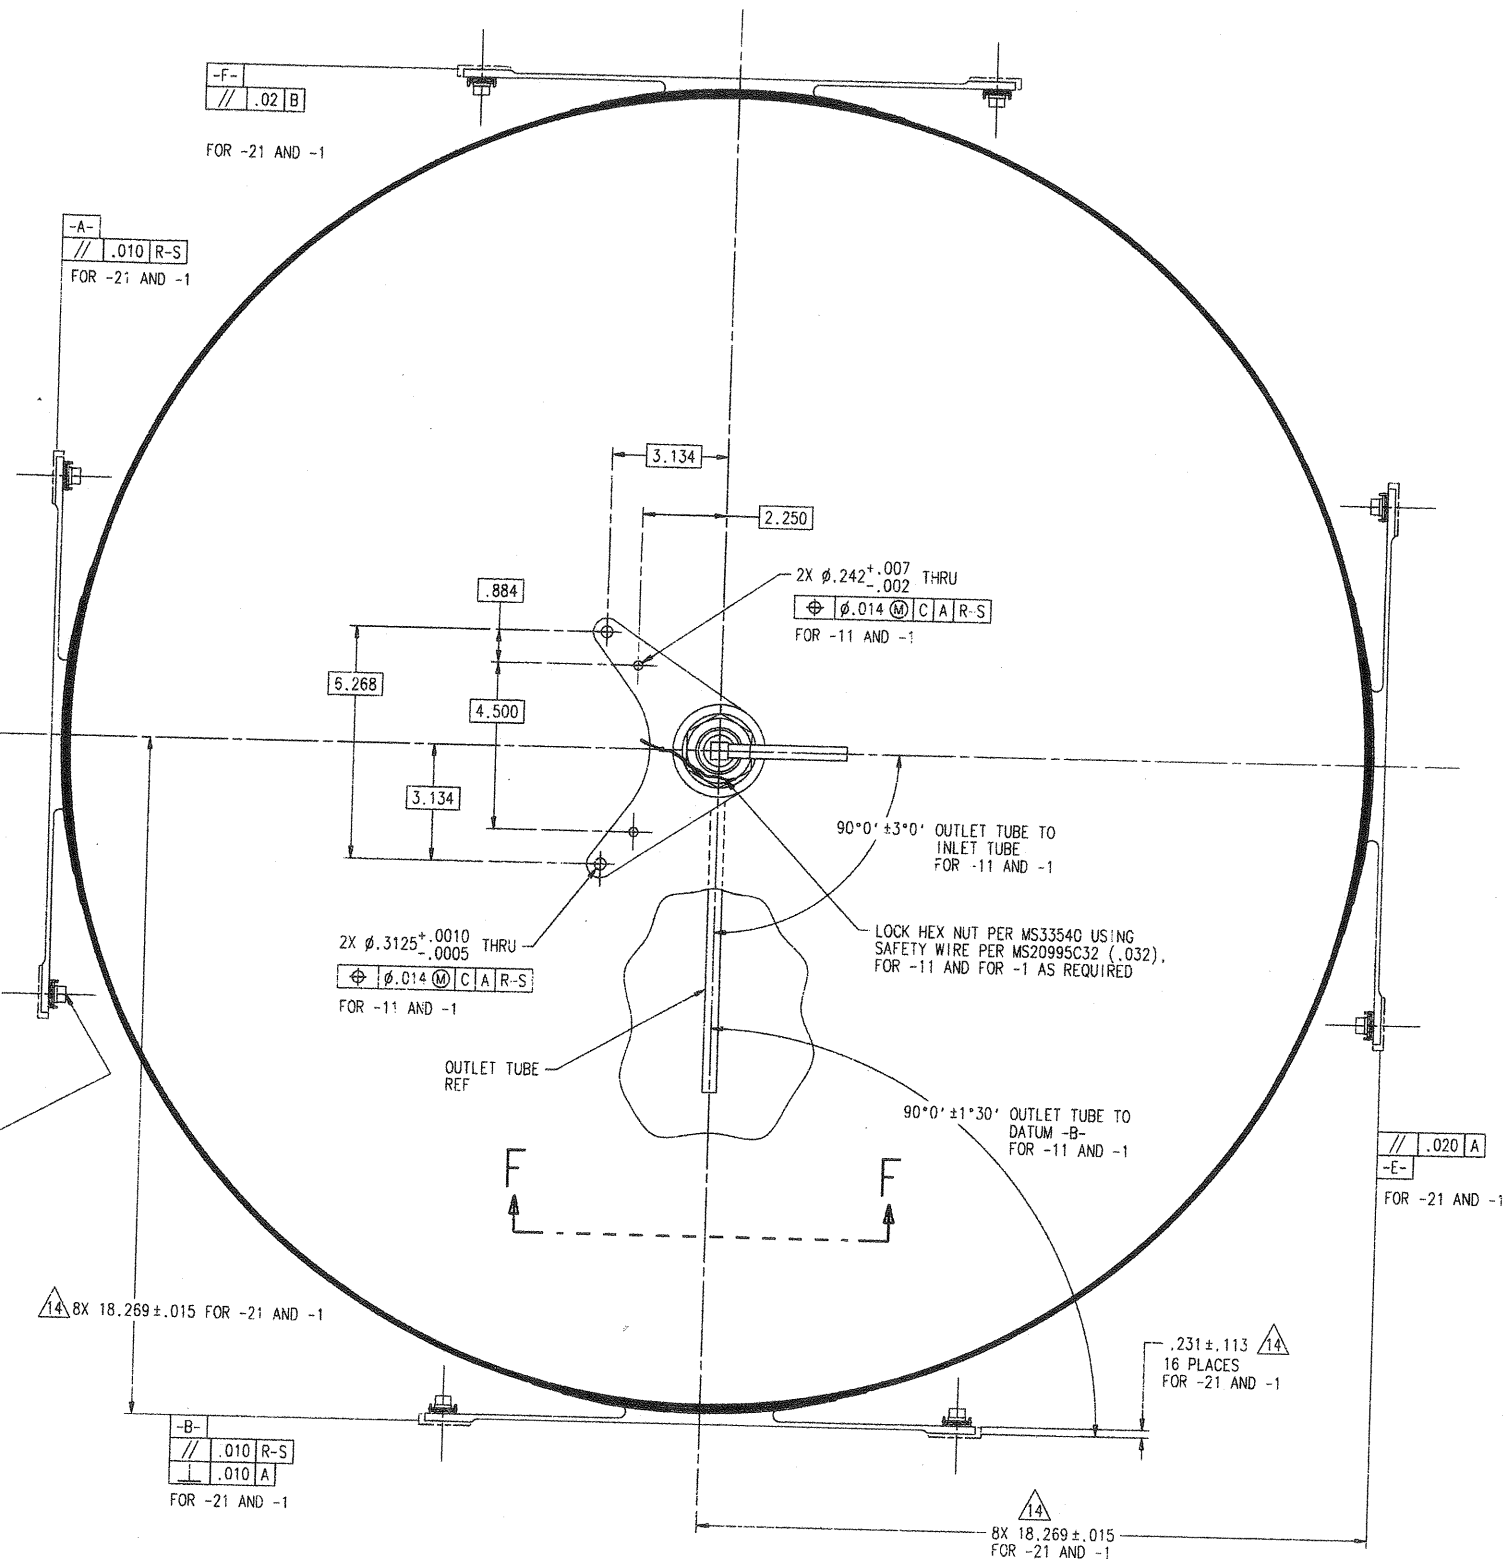

**ATK SPACE SYSTEMS, INC.**  
 COMMERCE, CALIFORNIA

**PROPELLANT TANK ASSY  
 - FUEL, GOES-R**

CAGE CODE	SIZE	DRG NO.	REV.
18229	E	80560	A

SCALE: 1/4"      SHEET 1 OF 3

VIEW E-E SHEET 1

ATK SPACE SYSTEMS, INC. COMMERCE, CALIFORNIA			
PROPELLANT TANK ASSY - FUEL, GOES-R			
CAGE CODE	SIZE	ENG. NO.	REV.
18229	E	80560	A
SCALE: 1/2 & NOTED		SHEET 2 OF 3	

DETAIL -31

VIEW X SHEET 1  
NAS1149C2090R WASHER, NAS1423C20 NUT  
& -31 FLEX PLATE - MATCHED  
OMITTED FOR CLARITY

DETAIL -51

ATK SPACE SYSTEMS, INC. COMMERCE, CALIFORNIA			
PROPELLANT TANK ASSY - FUEL, GOES-R			
CAGE CODE <b>18229</b>	SIZE <b>E</b>	DRG NO. <b>80560</b>	REV. <b>A</b>
SCALE: 1/1	SHEET		3 OF 3