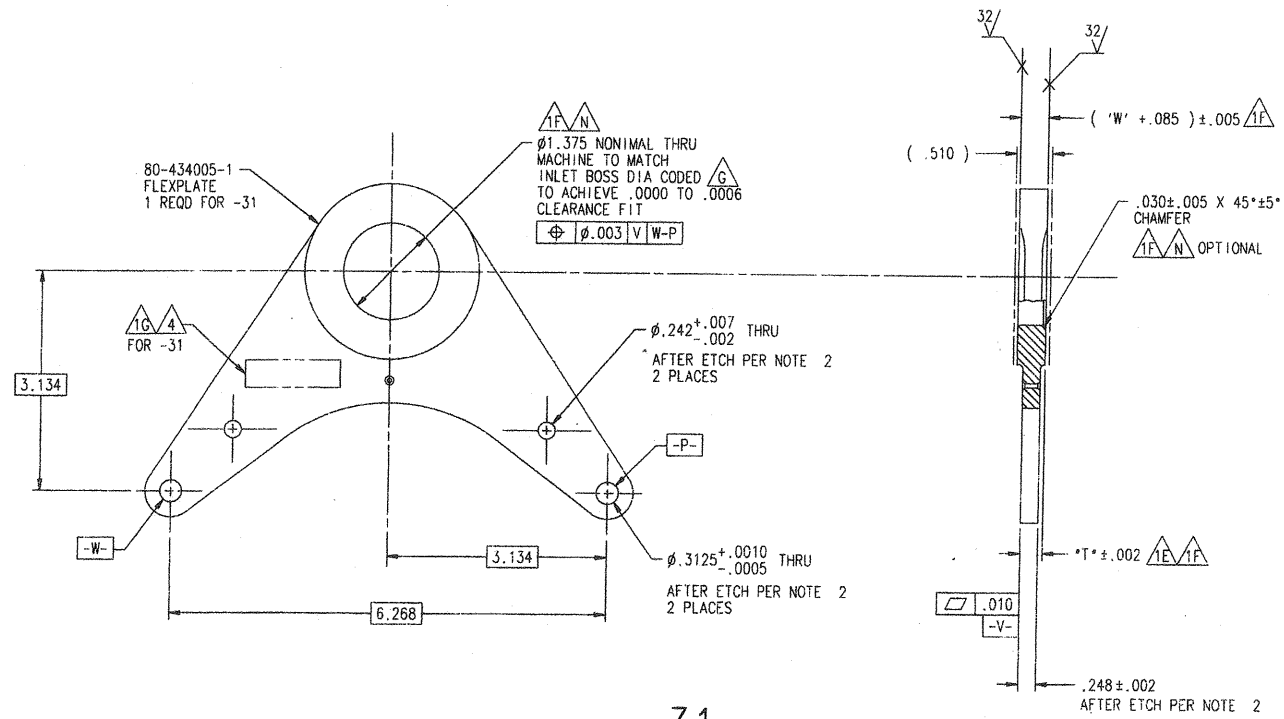

**ATK SPACE SYSTEMS, INC.**  
 COMMERCE, CALIFORNIA

**PROPELLANT TANK ASSY  
 - FUEL, GOES-R**

CAGE CODE	SIZE	DRG NO.	REV.
18229	E	80560	A

SCALE: 1/4"      SHEET 1 OF 3

VIEW E-E SHEET 1

ATK SPACE SYSTEMS, INC. COMMERCE, CALIFORNIA			
PROPELLANT TANK ASSY - FUEL, GOES-R			
CAGE CODE	SIZE	ENG. NO.	REV.
18229	E	80560	A
SCALE: 1/2 & NOTED		SHEET 2 OF 3	

DETAIL -31

VIEW X SHEET 1  
NAS1149C2090R WASHER, NAS1423C20 NUT  
& -31 FLEX PLATE - MATCHED  
OMITTED FOR CLARITY

DETAIL -51

ATK SPACE SYSTEMS, INC. COMMERCE, CALIFORNIA			
PROPELLANT TANK ASSY - FUEL, GOES-R			
CAGE CODE <b>18229</b>	SIZE <b>E</b>	DRG NO. <b>80560</b>	REV. <b>A</b>
SCALE: 1/1	SHEET		3 OF 3