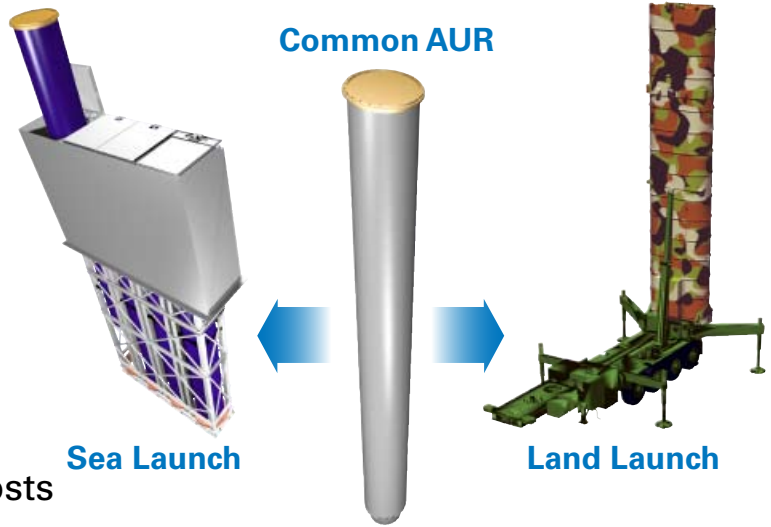

KEI Land To Sea

Versatility... Load & Go

KEI's Common AUR Adaptable Launcher enables boost, ascent, and mid-course intercepts on multiple platforms

• Land-Mobile • Sea-Mobile • Submarine

Northrop Grumman's KEI Common AUR provides the affordable transition from land to sea-mobile KEI

NORTHROP GRUMMAN

DEFINING THE FUTURE

KEI

Commonality and Modularity from the Start

- Common Canister—ensures common interfaces for all platforms and reduced development and life-cycle costs
- Eject Launch
 - Reduces risk associated with restrained firing and booster detonation
 - Eliminates plume impingement impact
 - Facilitates transition to surface ship and submarine platforms
- Common Launch Control—reduces development and life-cycle costs through significant software and hardware reuse