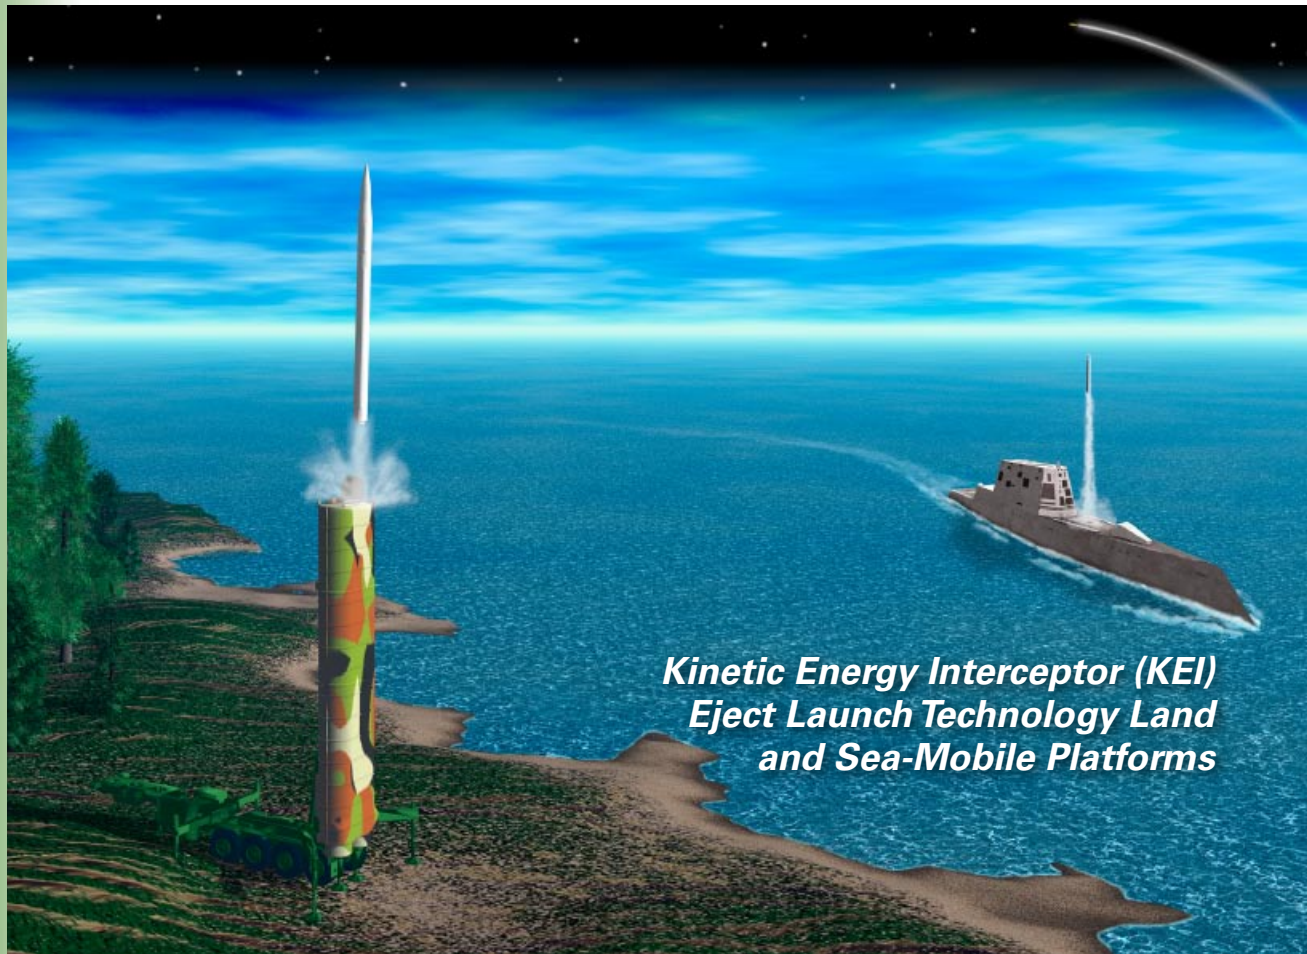

KEI Land To Sea

Versatility... Load & Go

KEI's Common AUR Adaptable Launcher enables boost, ascent, and mid-course intercepts on multiple platforms

• Land-Mobile • Sea-Mobile • Submarine

Northrop Grumman's KEI Common AUR provides the affordable transition from land to sea-mobile KEI

NORTHROP GRUMMAN

DEFINING THE FUTURE

KEI

Commonality and Modularity from the Start

- Common Canister—ensures common interfaces for all platforms and reduced development and life-cycle costs
- Eject Launch
 - Reduces risk associated with restrained firing and booster detonation
 - Eliminates plume impingement impact
 - Facilitates transition to surface ship and submarine platforms
- Common Launch Control—reduces development and life-cycle costs through significant software and hardware reuse

Marine Systems Brings a 50-Year History in Launcher Systems Development and Production

Peacekeeper

Rail Garrison

Trident

Tomahawk

SSGN

Northrop Grumman Contacts:
[Gina Krieg / Business Development](#)
(408) 735-3050
gina.krieg@ngc.com