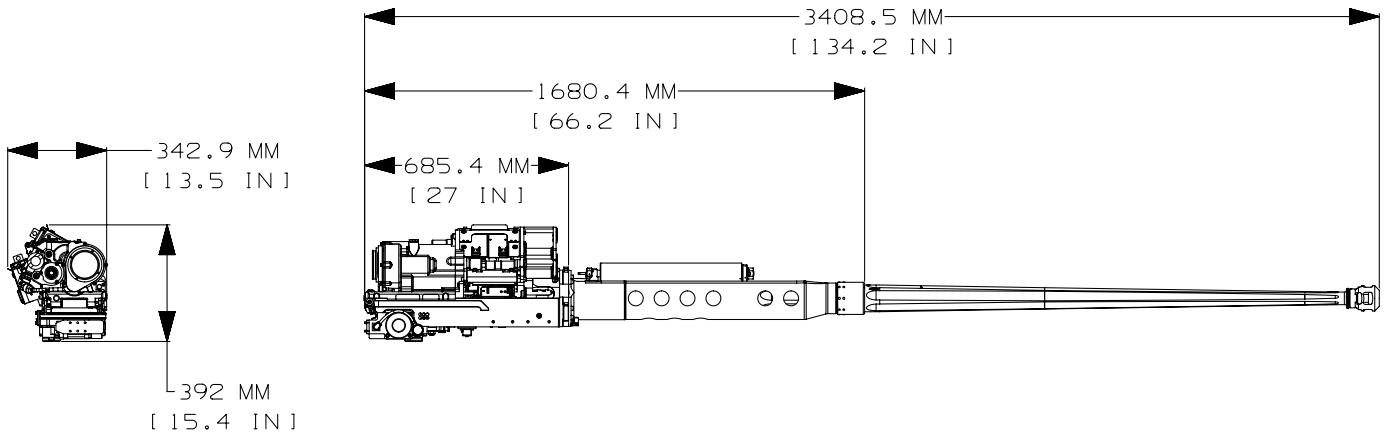

Automatic Cannon

The 30mm Mk44 Bushmaster® Chain Gun® automatic cannon is a next generation weapon available, battle-proven and in use today. It continues the Bushmaster® tradition of excellence with its design simplicity, external power, positive round control, ease of maintenance, and constant velocity ammunition feed. The Mk44 is also capable of firing the new programmable air burst munitions. What's more, it incorporates all of the battle-proven features of the 25mm M242 Bushmaster Cannon, with significant system commonality for low-risk, proven performance.

Global Adoption

Current known installed base: 1600 world-wide

Demonstrated accuracy and performance (combat proven)

Ease of integration along multiple variants:

- Compact size and weight
- 60% parts & 90% maintenance commonality with M242

Highly Reliable

High Reliability, Low Life Cycle Cost

In current production (COTS), established logistics

Characteristics

Recoil (30mm ammo)

Weight*

Receiver

Feeder

Barrel

Total

Rate of Fire

Power Requirement

Clearing Method

Safety

Case Ejection

Imperial

8,000 lb

122 lb

69 lb

153 lb

344 lb

Single shot, Burst,
Full automatic @ 200 SPM

1.0 HP @ 24 VDC

Open bolt

Anti-hangfire safety

Forward

Metric

35,586 N

55.3 kg

31.3 kg

69.4 kg

156 kg