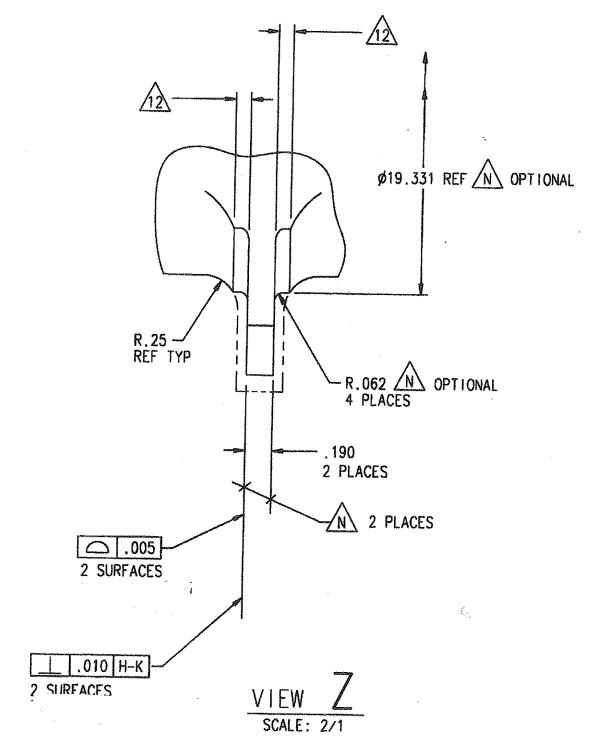

X

X

SHEET 2

ATK SPACE SYSTEMS, INC. LOS ANGELES, CALIFORNIA			
PROPELLANT TANK ASSEMBLY			
CAGE CODE 18229	SIZE E	DRG NO. 80512	REV. B
SCALE: 1/1		SHEET 1 OF 2	

VIEW Y-Y SHEET 1

VIEW X-X SHEET 1

ATK SPACE SYSTEMS, INC. LOS ANGELES, CALIFORNIA			
PROPELLANT TANK ASSEMBLY			
CAGE CODE 18229	SIZE E	DWG NO. 80512	REV. A
SCALE: 1/1	SHEET		2 OF 2