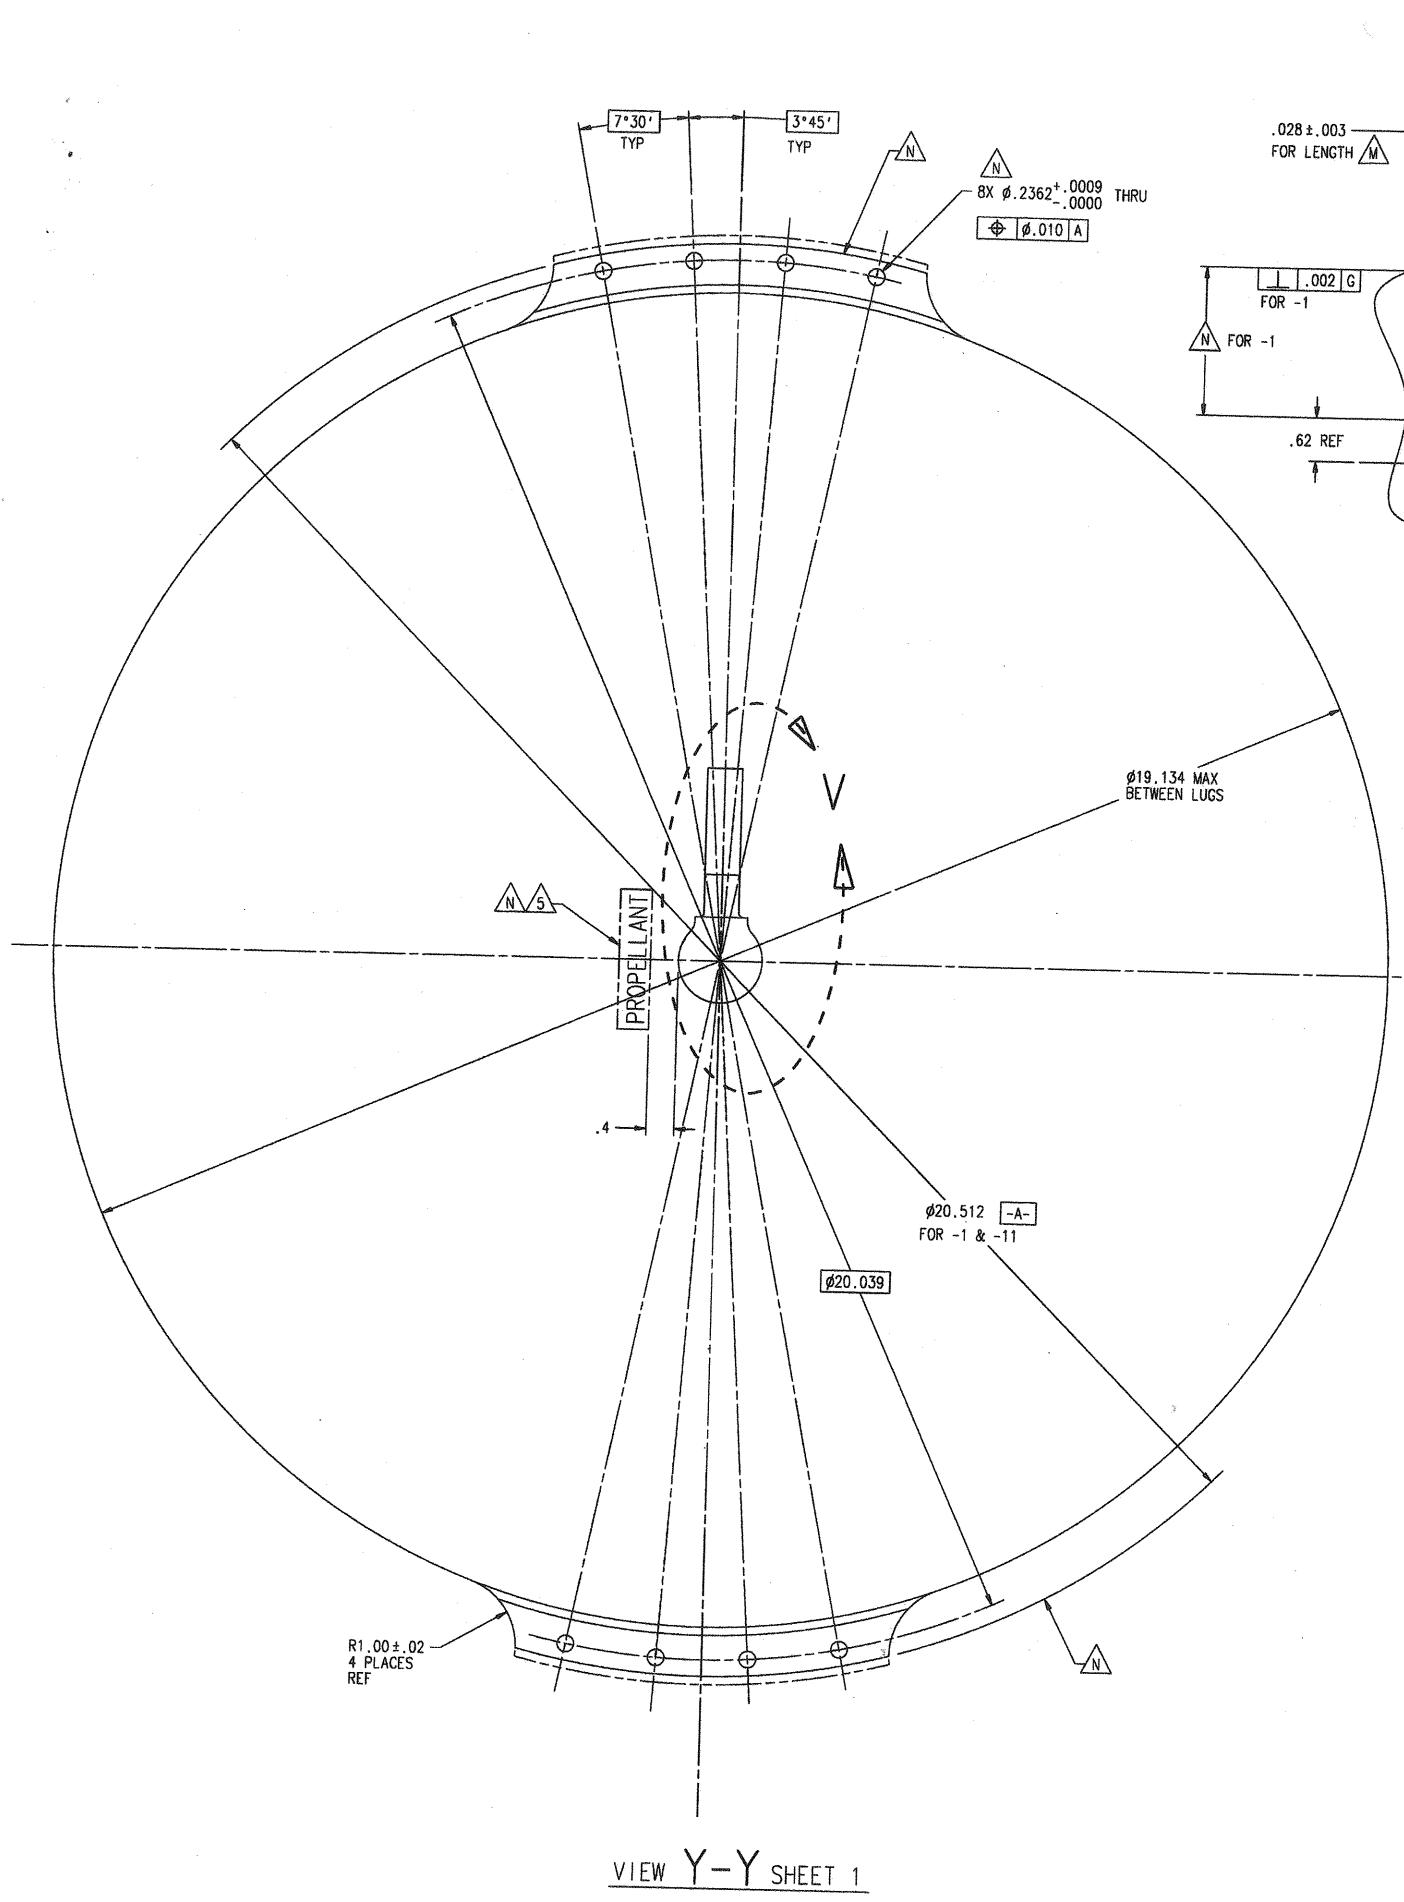

X

X

SHEET 2

ATK SPACE SYSTEMS, INC. LOS ANGELES, CALIFORNIA			
PROPELLANT TANK ASSEMBLY			
CAGE CODE 18229	SIZE E	DRG NO. 80512	REV. B
SCALE: 1/1		SHEET 1 OF 2	

VIEW Y-Y SHEET 1

VIEW X-X SHEET 1

ATK SPACE SYSTEMS, INC. LOS ANGELES, CALIFORNIA			
PROPELLANT TANK ASSEMBLY			
CAGE CODE 18229	SIZE E	DWG NO. 80512	REV. A
SCALE: 1/1	SHEET		2 OF 2