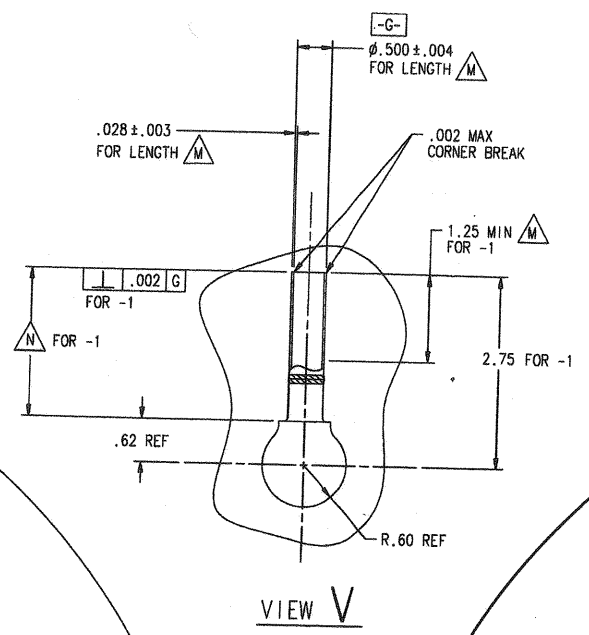

X

X

SHEET 2

ATK SPACE SYSTEMS, INC. LOS ANGELES, CALIFORNIA			
PROPELLANT TANK ASSEMBLY			
CAGE CODE 18229	SIZE E	DRG NO. 80512	REV. B
SCALE: 1/1		SHEET 1 OF 2	

VIEW Y-Y SHEET 1

VIEW X-X SHEET 1

ATK SPACE SYSTEMS, INC. LOS ANGELES, CALIFORNIA			
PROPELLANT TANK ASSEMBLY			
CAGE CODE 18229	SIZE E	DWG NO. 80512	REV. A
SCALE: 1/1	SHEET		2 OF 2