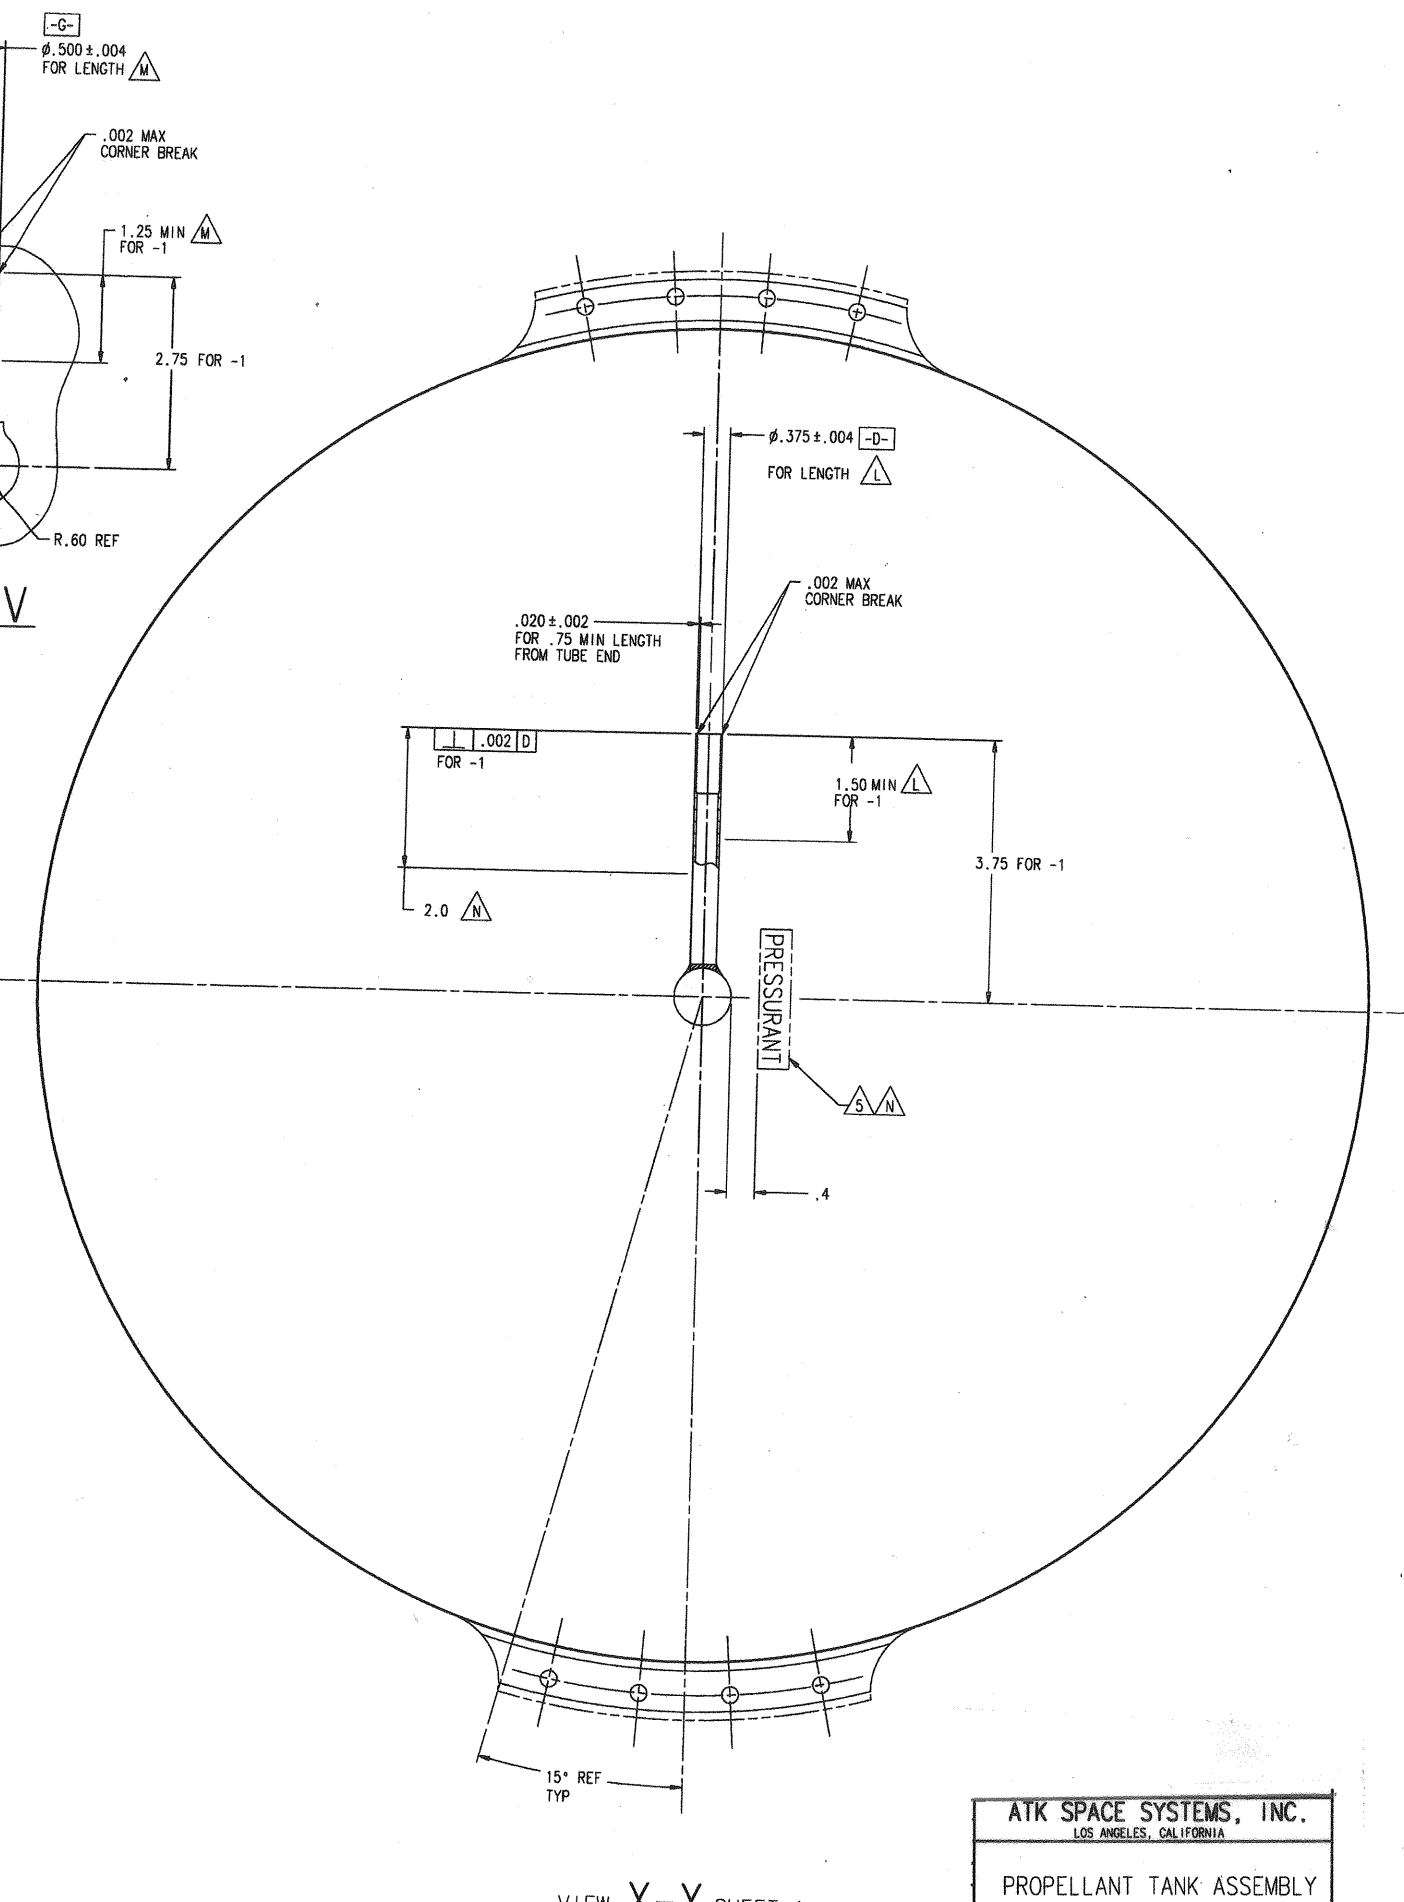

X

X

SHEET 2

ATK SPACE SYSTEMS, INC. LOS ANGELES, CALIFORNIA			
PROPELLANT TANK ASSEMBLY			
CAGE CODE 18229	SIZE E	DRG NO. 80512	REV. B
SCALE: 1/1		SHEET 1 OF 2	

VIEW Y-Y SHEET 1

VIEW X-X SHEET 1

ATK SPACE SYSTEMS, INC. LOS ANGELES, CALIFORNIA			
PROPELLANT TANK ASSEMBLY			
CAGE CODE 18229	SIZE E	DWG NO. 80512	REV. A
SCALE: 1/1	SHEET		2 OF 2