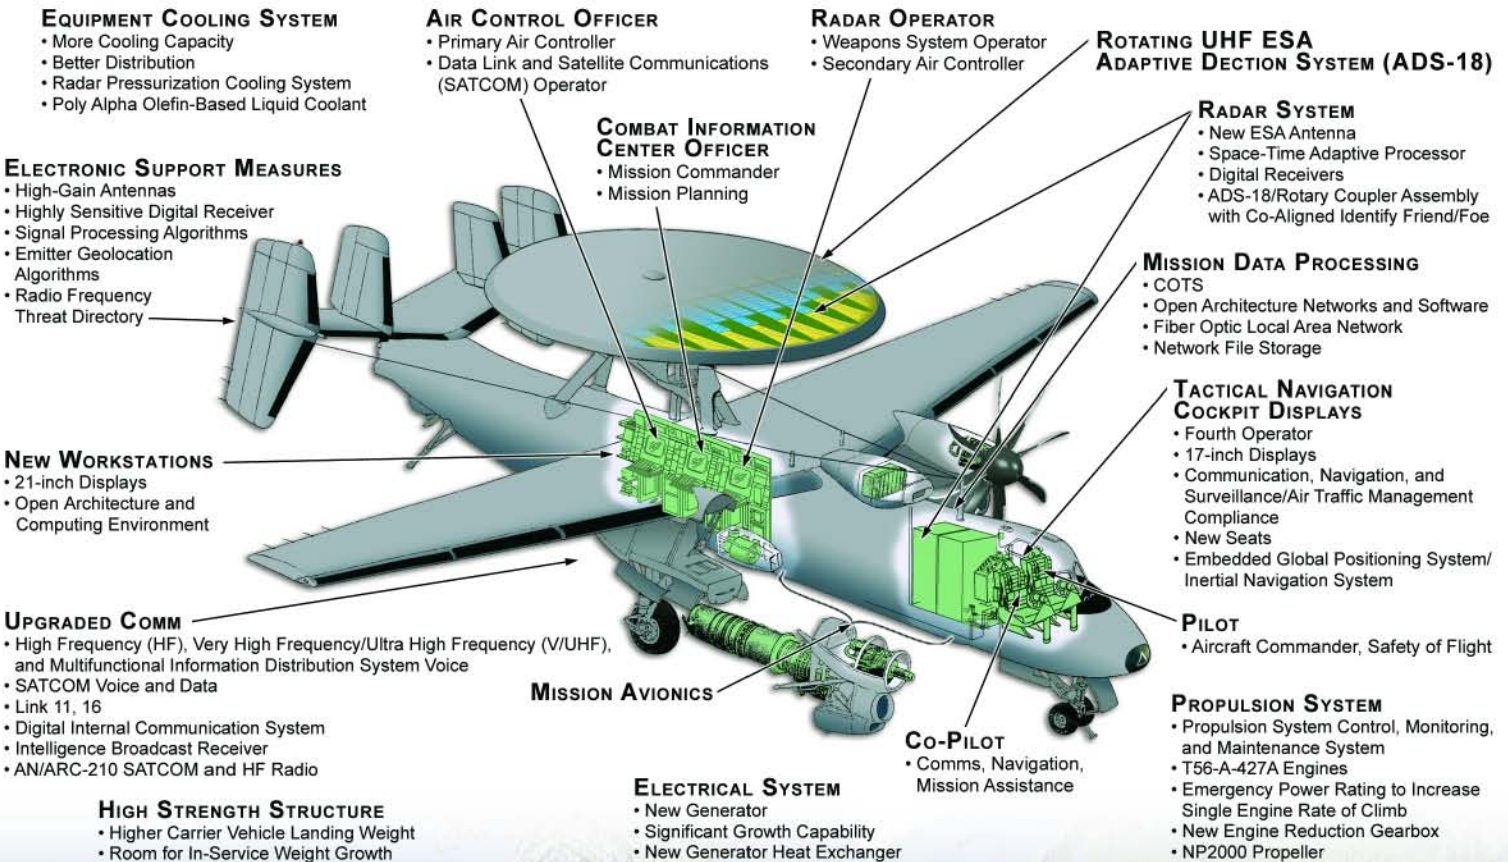

AEW & EW Systems

E-2D Advanced Hawkeye™

Battle Management Command and Control

NORTHROP GRUMMAN

Advanced Hawkeye is the cornerstone of theater air and missile defense architecture in the littorals, overland, and open sea. With a two-generation leap in radar sensor capability and a robust network enabled capability, Advanced Hawkeye delivers critical actionable data to joint forces/first responders.

Hawkeye – Battle Tested...Battle Proven

- True 360-degree radar coverage provides uncompromised all-weather tracking and situational awareness
- Open architecture compliant, Commercial-Off-The-Shelf (COTS)-based hardware and software enables rapid, cost-wise technology refresh for consistent leading-edge mission tools
- FORCEnet enabler – A true force multiplier through network enabled capability, Advanced Hawkeye is the gateway to Chief of Naval Operations Admiral Michael G. Mullen’s vision for a “1,000-ship navy.”
- Fully aligned with Sea Power 21 and Joint Battle Management Command and Control doctrines
- Multimission flexibility ranging from command and control through missile defense to border security
- Robust Global Support Infrastructure – Worldwide network of customers, support sites, and industry partners guarantee full system support through a comprehensive range of services

Hawkeye Nation*
Global presence in support of sovereign power projection for national defense and security

**Currently operating E-2C configuration aircraft*