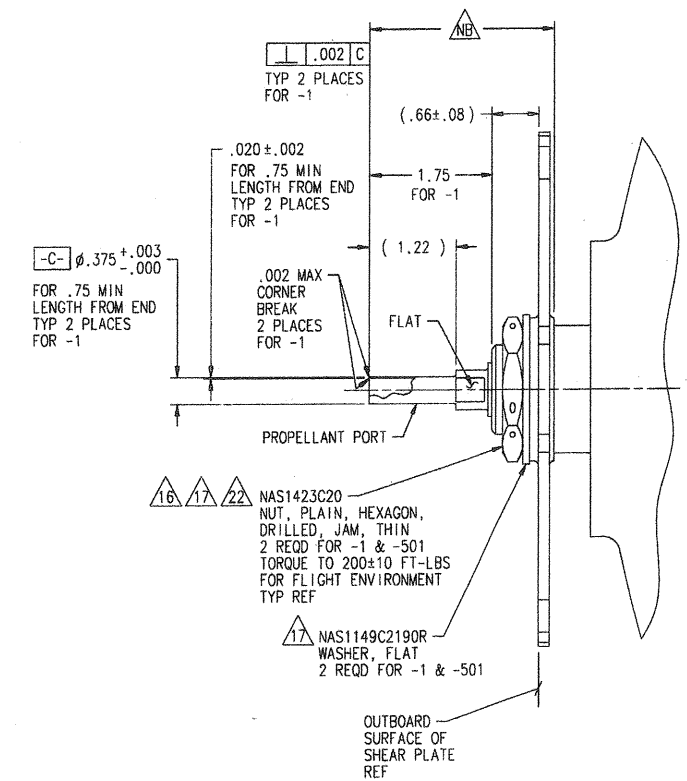

-1, -11 & -501 ASSY

**ATK SPACE SYSTEMS, INC.**  
 LOS ANGELES, CALIFORNIA  
**PROPELLANT TANK ASSY**  
 CAGE CODE 18229 SIZE E DWG NO. 80527 REV. -  
 SCALE: 1/2 & NOTED SHEET 1 OF 3

VIEW L-L SHEET 1

VIEW R-R SHEET 1

ATK SPACE SYSTEMS, INC.			
LOS ANGELES, CALIFORNIA			
PROPELLANT TANK ASSY			
CAGE CODE	SIZE	DWG NO.	REV.
18229	E	80527	-
SCALE: 1/2 & NOTED		SHEET 2 OF 3	