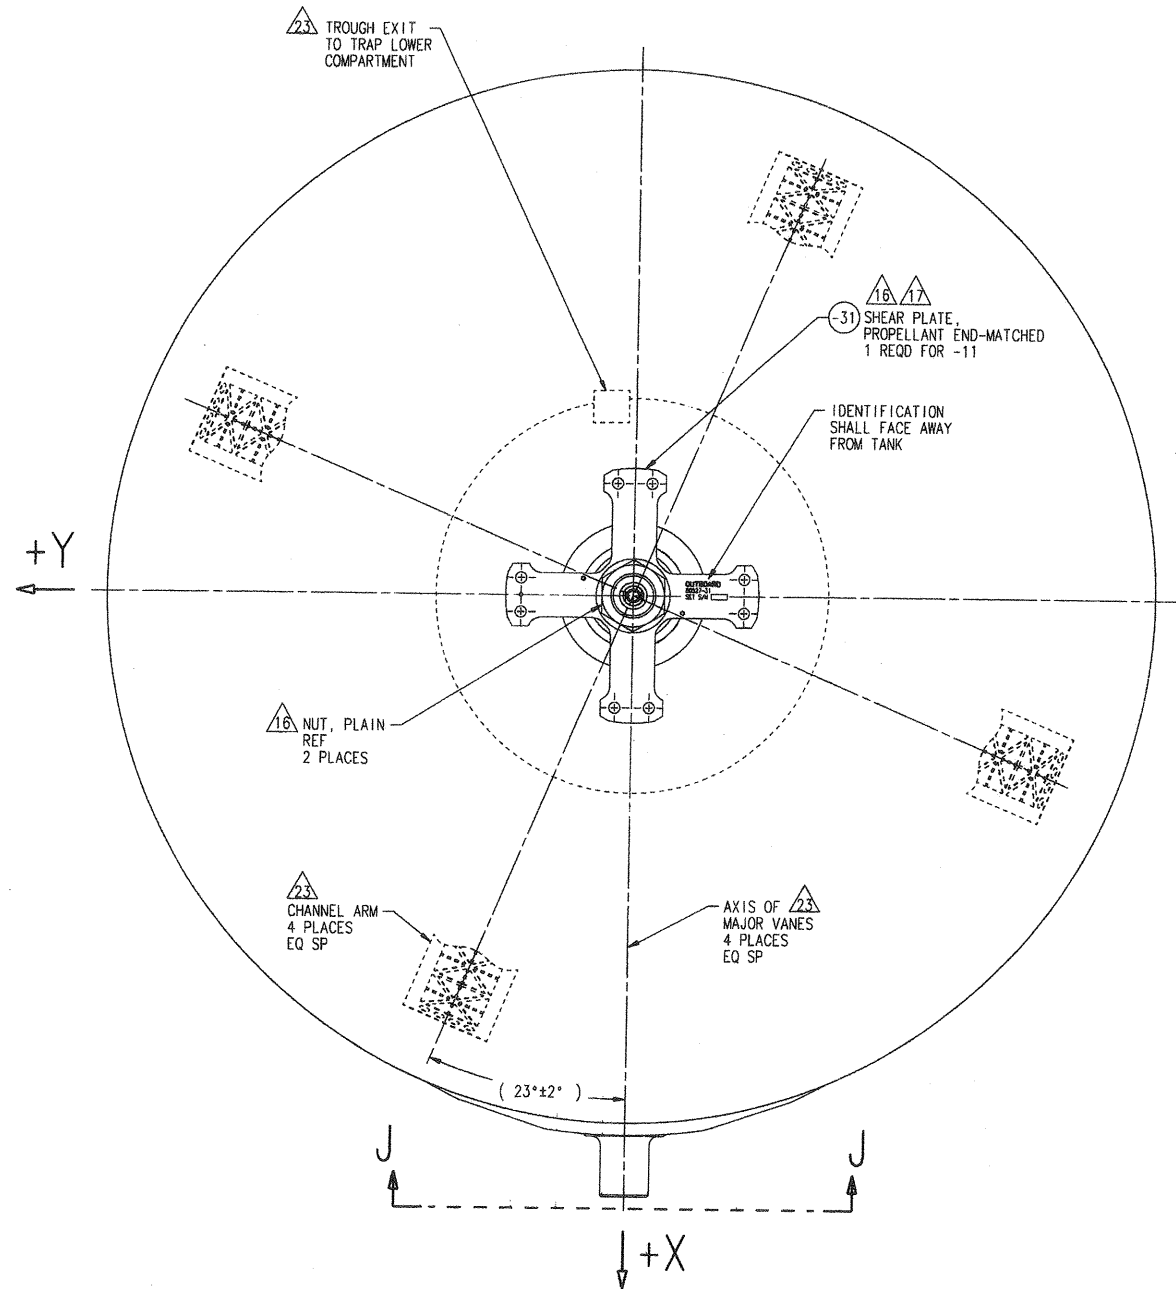

-1, -11 & -501 ASSY

**ATK SPACE SYSTEMS, INC.**  
 LOS ANGELES, CALIFORNIA  
**PROPELLANT TANK ASSY**  
 CAGE CODE 18229 SIZE E DWG NO. 80527 REV. -  
 SCALE: 1/2 & NOTED SHEET 1 OF 3

VIEW L-L SHEET 1

VIEW R-R SHEET 1

ATK SPACE SYSTEMS, INC.			
LOS ANGELES, CALIFORNIA			
PROPELLANT TANK ASSY			
CAGE CODE	SIZE	DWG NO.	REV.
18229	E	80527	-
SCALE: 1/2 & NOTED		SHEET 2 OF 3	