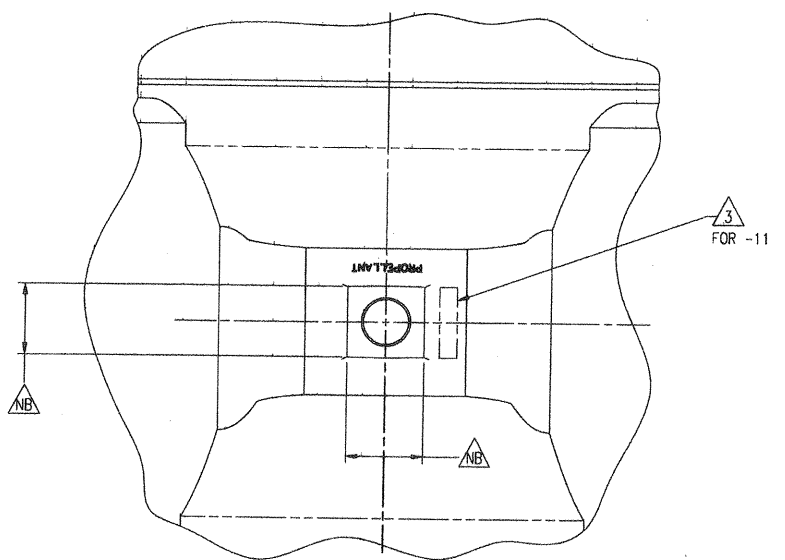

-1, -11 & -501 ASSY

**ATK SPACE SYSTEMS, INC.**  
 LOS ANGELES, CALIFORNIA  
**PROPELLANT TANK ASSY**  
 CAGE CODE 18229 SIZE E DWG NO. 80527 REV. -  
 SCALE: 1/2 & NOTED SHEET 1 OF 3

VIEW L-L SHEET 1

VIEW R-R SHEET 1

ATK SPACE SYSTEMS, INC.			
LOS ANGELES, CALIFORNIA			
PROPELLANT TANK ASSY			
CAGE CODE	SIZE	DWG NO.	REV.
18229	E	80527	-
SCALE: 1/2 & NOTED		SHEET 2 OF 3	