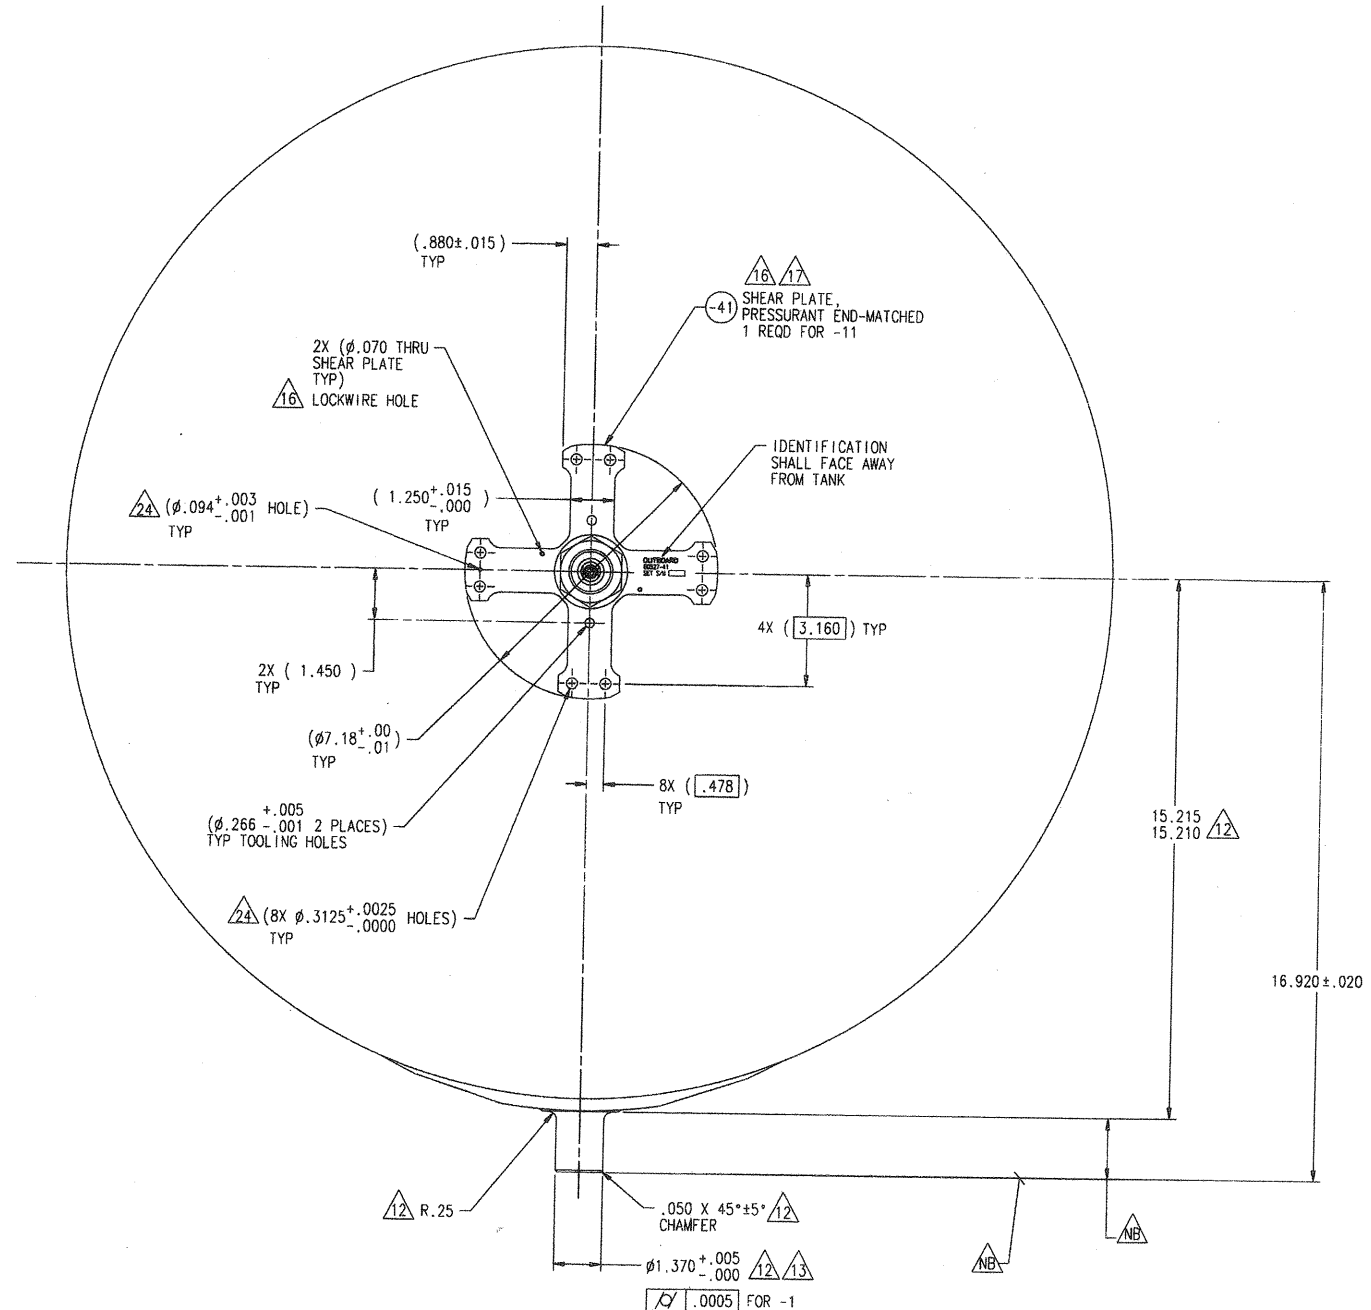

-1, -11 & -501 ASSY

**ATK SPACE SYSTEMS, INC.**  
 LOS ANGELES, CALIFORNIA  
**PROPELLANT TANK ASSY**  
 CAGE CODE 18229 SIZE E DWG NO. 80527 REV. -  
 SCALE: 1/2 & NOTED SHEET 1 OF 3

VIEW L-L SHEET 1

VIEW R-R SHEET 1